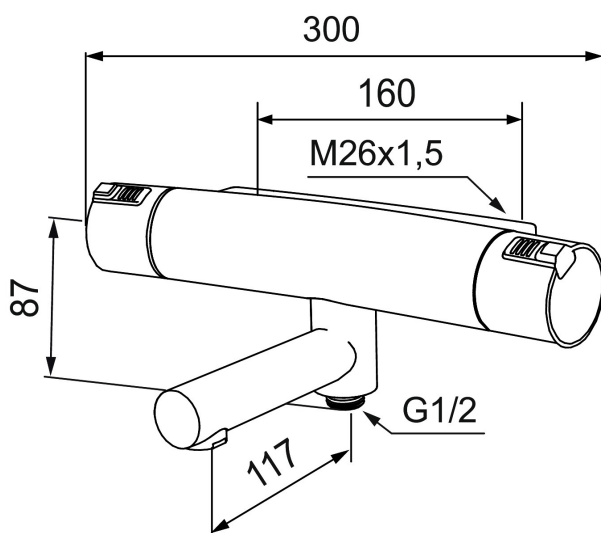

## MORA MMIX T5 bath mixer

Mora MMIX combines elegance and ergonomic design with energy-efficiency. Soft geometric curves and a timeless style characterise the entire Mora MMIX range. The mixers were developed according to our unique EcoSafe™ concept focusing on low energy consumption and long-term environmental care.

**Article number:** 730000.0011

**Description:** Chrome/black, 160 c/c

### Unique characteristics

Backflow protection unit type **EB**

- Swivel spout with built-in diverter
- Pressure balanced thermostatic mixer
- Temperature handle with safety stop at 38°C
- With Eco-function
- Lead Free material
- Approved non-return valves, EN-Standard EN1717