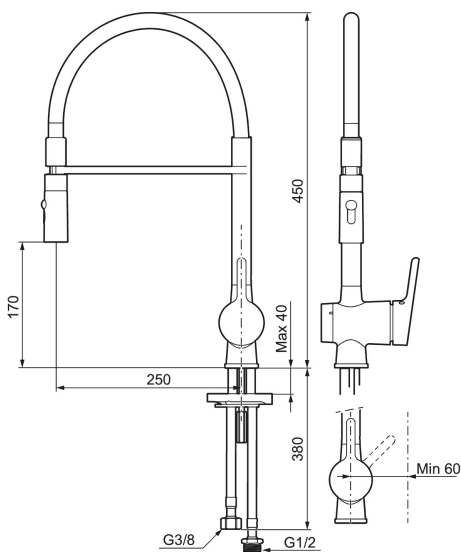

Unique characteristics

Backflow protection unit type

MORA ONE miniprofi kitchen mixer

Article number: 262091.0042

Description: Chrome, grey hose

- Nozzle with two spray patterns (normal and rinse)
- Ceramic cartridge with soft closing function
- Adjustable flow control and temperature limiter
- Eco (energy and water saving aerator)
- Swivel spout, limitation part for 60°, 85°, 110° or 360° included
- Soft PEX® hoses with 3/8" connecting nut (stainless steel braided)
- With dishwasher valve, switchable between cold and hot water. Pre-set on cold water
- Approved non-return valves, EN-Standard EN1717
- Hole diameter Ø34-37 mm