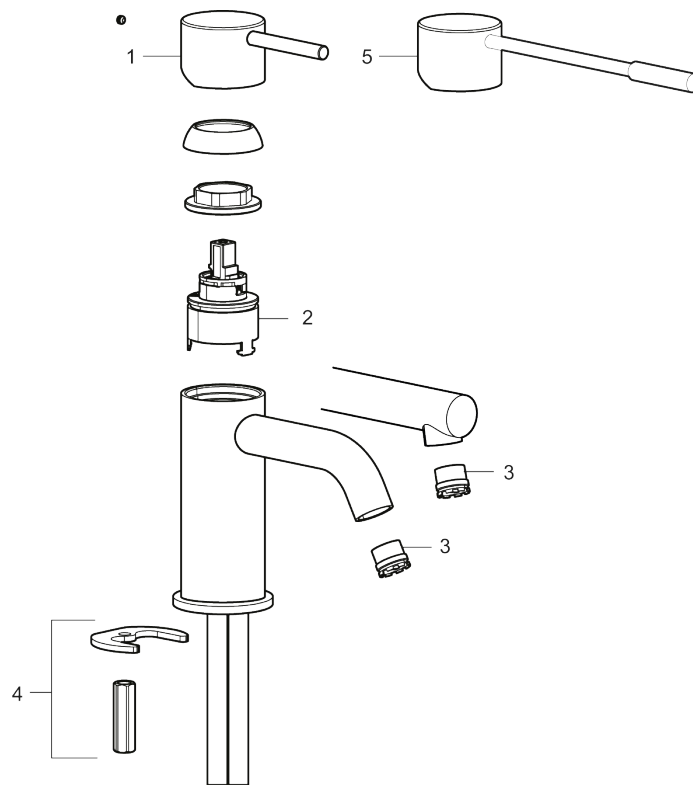

Article number: 273011.60CA Flow 3 bar: 4.5 l/m

Description: Polished brass PVD

Unique characteristics

Backflow protection unit type 

- Keramisk tätning
- Omställbar flödesbegränsning och temperaturspär
- Flexibla anslutningsrör i metallomspunnen Soft PEX®
- Hålmått Ø34-37 mm

PRODUCT DESCRIPTION

MORA INXX II soft, medium basin mixer

INXX II basin mixers are available in three different heights, including medium which is suitable for larger basins. With its durable, trendy polished brass finish and essential design, the INXX II soft enhances the feeling of comfort, quality and elegance in your bathroom. The mixer has been tested and approved according to current building regulations and is energy-efficient, which means it reduces water and energy use without compromising on comfort. A push down-waste in a matching colour is available as an accessory.

Article number: 273011.60CA

Sparepartlist

NO.	ART NO.	RSK	DESCRIPTION
1	409701.AE	8394076	Lever, complete, chrome
1	409701.12AE	8394077	Lever, complete, matte black
1	409701.22AE	8394078	Lever, complete, matte white
1	409701.44AE	8394079	Lever, complete, matte grey

NO.	ART NO.	RSK	DESCRIPTION
1	409701.60AE	8394080	Lever, complete, polished brass PVD
1	409701.62AE	8394081	Lever, complete, brushed brass PVD
2	409703.AE	8437060	Ceramic cartridge
3	409706.AE	8281571	Aerator M16,5 ext., 5 l/min at 200–600 kPa
3	S600227		Aerator M16,5 ext., 3 l/min at 200–600 kPa
4	209518.AE	8346911	Fastening details
5	409708.AE	8394122	Care-handle, chrome
5	409708.12AE	8394123	Care-handle, matte black
5	409708.22AE	8394124	Care-handle, matte white
5	409708.44AE	8394125	Care-handle, matte grey
5	409708.60AE	8394126	Care-handle, polished brass PVD
5	409708.62AE	8394127	Care-handle, brushed brass PVD