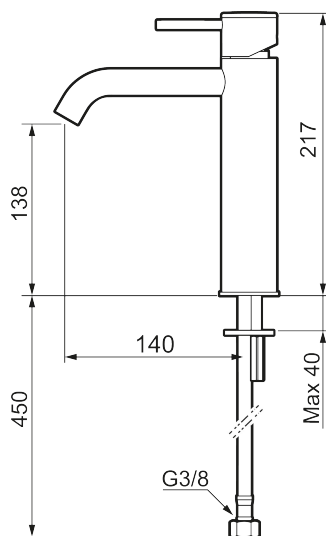

MORA INXX II soft, medium basin mixer

INXX II basin mixers are available in three different heights, including medium which is suitable for larger basins. With its durable, trendy polished brass finish and essential design, the INXX II soft enhances the feeling of comfort, quality and elegance in your bathroom. The mixer has been tested and approved according to current building regulations and is energy-efficient, which means it reduces water and energy use without compromising on comfort. A push down-waste in a matching colour is available as an accessory.

Article number: 273011.60CA Flow 3 bar: 4.5 l/m

Description: Polished brass PVD

Unique characteristics

Backflow protection unit type 

- Keramisk tätning
- Omställbar flödesbegränsning och temperaturspär
- Flexibla anslutningsrör i metallomspunnen Soft PEX®
- Hålmått Ø34-37 mm

NO.	ART NO.	RSK	DESCRIPTION
1	409701.60AE	8394080	Lever, complete, polished brass PVD
1	409701.62AE	8394081	Lever, complete, brushed brass PVD
2	409703.AE	8437060	Ceramic cartridge
3	409706.AE	8281571	Aerator M16,5 ext., 5 l/min at 200–600 kPa
3	S600227		Aerator M16,5 ext., 3 l/min at 200–600 kPa
4	209518.AE	8346911	Fastening details
5	409708.AE	8394122	Care-handle, chrome
5	409708.12AE	8394123	Care-handle, matte black
5	409708.22AE	8394124	Care-handle, matte white
5	409708.44AE	8394125	Care-handle, matte grey
5	409708.60AE	8394126	Care-handle, polished brass PVD
5	409708.62AE	8394127	Care-handle, brushed brass PVD