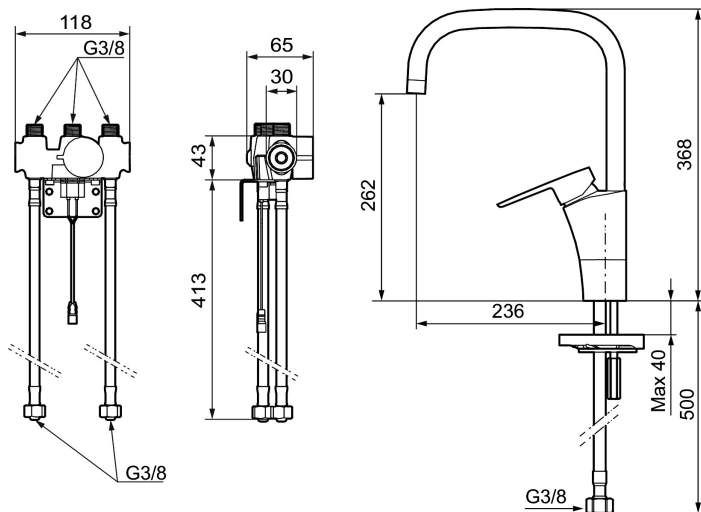

- ESS (energy saving system)
- Ceramic cartridge with soft closing function
- Adjustable flow control and temperature limiter
- Eco (energy and water saving aerator)
- Swivel spout, limitation part for 60°, 85°, 110° or 360° included
- Flush Timeout - safety shut-off to prevent flooding
- Can be turned off for 5 min. (eg for cleaning)
- Low power consumption - Long life
- IP class sensor, IP67
- Approved non-return valves, EN-Standard EN1717

Installation:

- Automatic sensor calibration