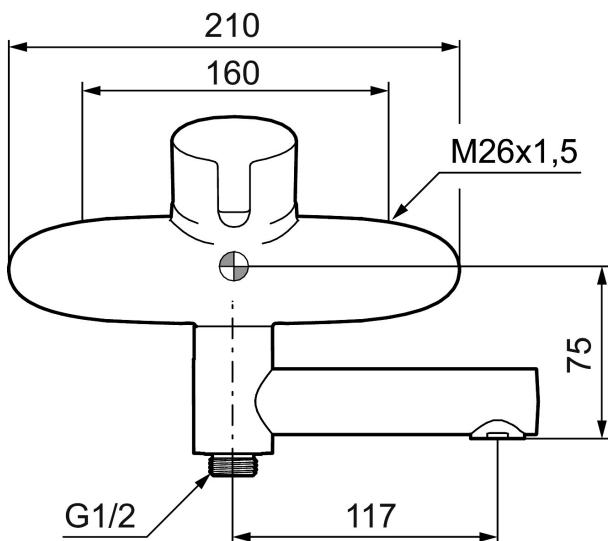

Uniqe characteristics

Backflow protection unit type