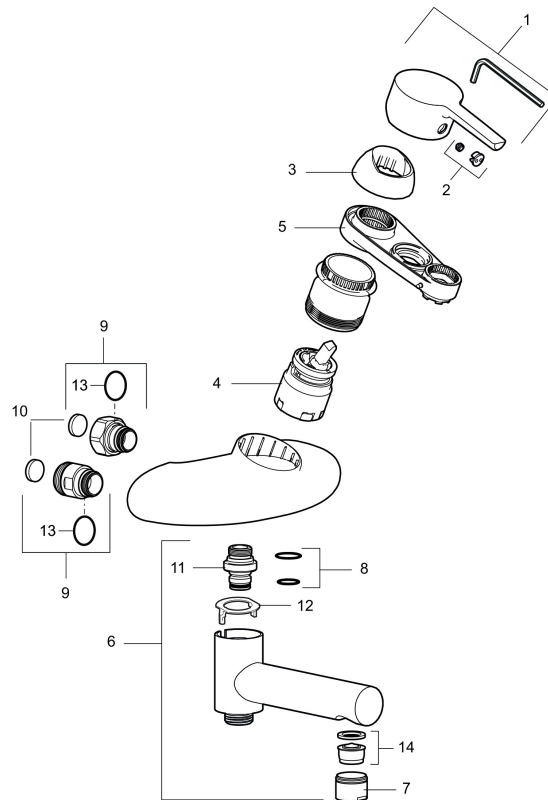

Article number: 750000

Description: Chrome, 160 c/c

- Swivel spout with built-in diverter
- Soft closing with ceramic cartridge
- Adjustable flow control and temperature limiter
- Approved non-return valves, EN-Standard EN1717

## Sparepartlist

NO.	ART NO.	RSK	DESCRIPTION
1	409389.AE	8344867	Lever, complete
2	409392.AE	8344866	Colour marking and mounting screw for lever
3	409410.AE	8591986	Cover nut
4	409450.AE	8591987	Ceramic cartridge, incl. service tool
5	891096.AE	8345921	Service tool
6	409356	8344853	Swivel spout, for conversion of shower mixer to bath/shower mixer, chrome
7	131415.AE	8281512	Housing M24 utv., 15 mm, chrome
8	209519.AE	8938340	O-ring, for swivel spout
9	409360.AA	8187781	Inlet connector 150 c/c (left-handed thread), retail packed
9	409361.AE	8228492	Inlet connector 160 c/c

NO.	ART NO.	RSK	DESCRIPTION
10	409359.AA	8345172	Filter kit for connecting links, retail packed
11	409366.AE		Nipple M18x1 with o-ring for bath mixer
12	129154.AE	8295332	Stop ring
13	129131.AE	8295316	O-ring (18,1 x 1,6), 2 pcs
14	139783.AE	8281546	Aerator inlet, 20–24 l/min at 300 kPa