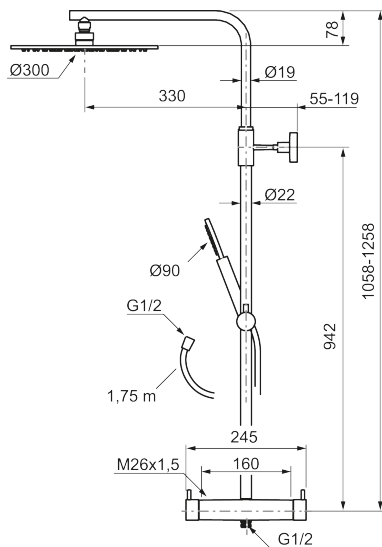

Consist of:

MORA INXX II thermostatic mixer:

- Pressure balanced thermostatic mixer
- With reversible headwork
- Temperature handle with safety stop at 38°C
- With Eco-function
- Approved non-return valves, EN-Standard EN1717

MORA INXX II Shower System:

- Shower hose in metal, PVC- and BPA-free
- With Easy-Clean anti-limescale system
- Adjustable height
- Hand shower 7,5 l/min, shower head 11 l/min