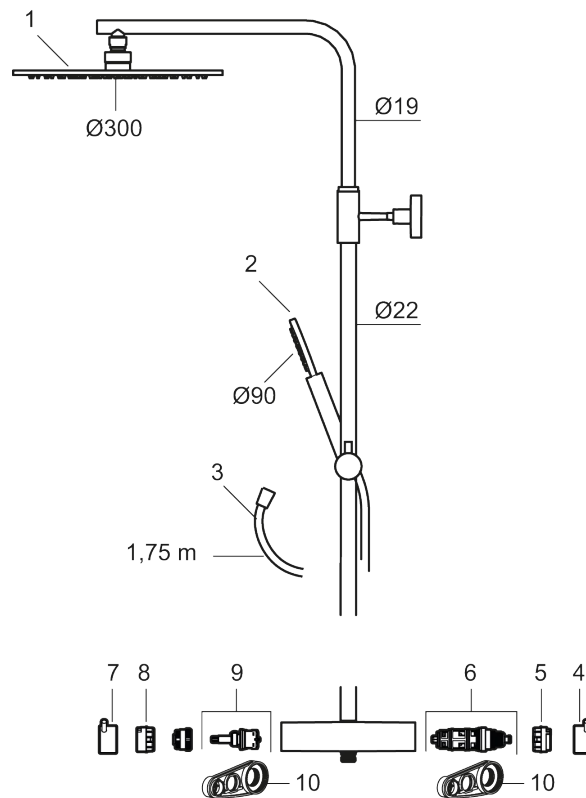

PRODUCT DESCRIPTION

MORA INXX II shower system kit

With its durable matt grey finish the INXX II combines classic design with high performance, constant temperature, outstanding comfort and effective scald protection. The overhead shower has a large, slim shower head that looks great in bathrooms with a strong character and striking shapes, as well as in classic bathrooms designed for rest and relaxation. The mixer has been tested and approved according to current building regulations and is energy-efficient, which means it reduces water and energy use without compromising on comfort. The INXX II collection offers a world-class water experience.

About the collection

INXX II is an elegant, timeless collection in a palette of carefully selected colours. Offering a combination of high quality, sober design and outstanding comfort, this is the ultimate collection.

Article number: 271800.44

Sparepartlist

NO.	ART NO.	RSK	DESCRIPTION
1	130348	8237489	Shower head 300 mm, chrome