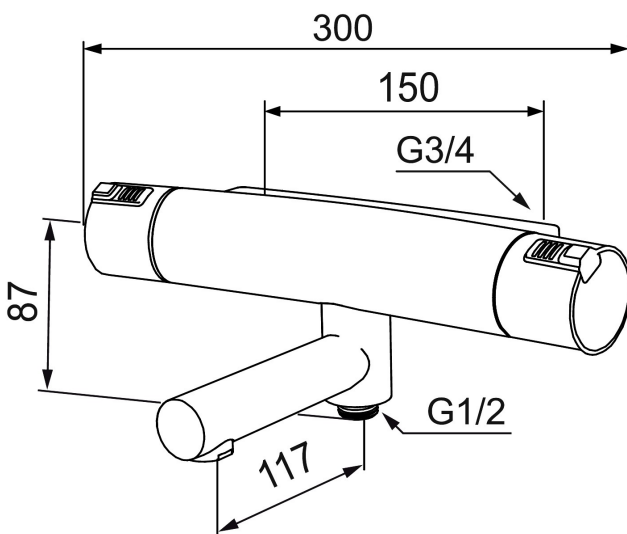

Article number: 730100.0011

Description: Chrome/black, 150 c/c

### Unique characteristics

Backflow protection unit type **EB**

- Swivel spout with built-in diverter
- Pressure balanced thermostatic mixer
- Temperature handle with safety stop at 38°C
- With Eco-function
- Lead Free material
- Approved non-return valves, EN-Standard EN1717