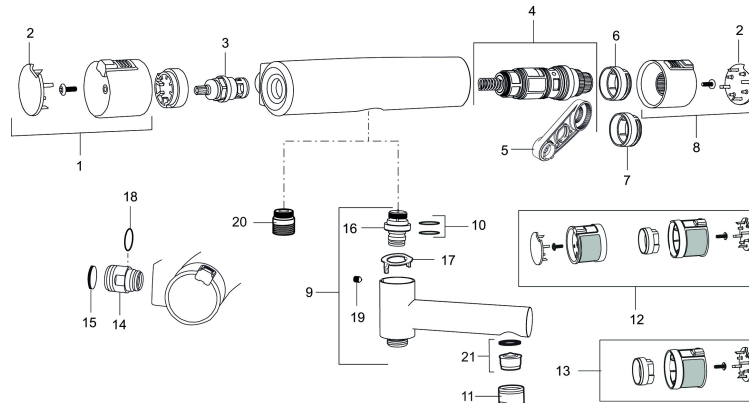

Article number: 730100.0011

Description: Chrome/black, 150 c/c

### Unique characteristics

Backflow protection unit type **EB**

- Swivel spout with built-in diverter
- Pressure balanced thermostatic mixer
- Temperature handle with safety stop at 38°C
- With Eco-function
- Lead Free material
- Approved non-return valves, EN-Standard EN1717

## Sparepartlist

NO.	ART NO.	RSK	DESCRIPTION
1	409353.AA	8345088	On/off handle, complete, chrome, retail packed
1	409353.0011AA	8345087	On/off handle, complete, chrome/black, retail packed
2	409358.AA	8345089	End cover, chrome, retail packed
2	409358.0011AA	8345090	End cover, black, retail packed
3	S600274	8397028	Ceramic headwork (G15)
4	S600275	8397029	Thermostatic cartridge, complete, incl. service tool
5	S600298	3870203	Service tool
6	S600311	8397045	Scalding protection ring (standard), black
7	409364.AE	8346506	Scalding protection ring, (max 42 °C)
8	409352.AA	8345086	Temperature handle, complete, chrome, retail packed
8	409352.0011AA	8345085	Temperature handle, complete, chrome/black, retail packed
9	409356	8344853	Swivel spout, for conversion of shower mixer to bath/shower mixer, chrome
10	209519.AE	8938340	O-ring, for swivel spout
11	131415.AE	8281512	Housing M24 utv., 15 mm, chrome
12	409370.AA	8345139	Rebuild kit, care, black/chrome, retail packed
12	409370.0085AA	8345162	Rebuild kit, care, lime/black, retail packed
12	409370.0095AE	8345210	Rebuild kit, care, red/black
13	409440.AE	8345211	Rebuild kit with fixed temp. stop, care, chrome

NO.	ART NO.	RSK	DESCRIPTION
14	409360.AA	8187781	Inlet connector 150 c/c (left-handed thread), retail packed
14	409361.AE	8228492	Inlet connector 160 c/c
15	409359.AA	8345172	Filter kit for connecting links, retail packed
16	409366.AE		Nipple M18x1 with o-ring for bath mixer
17	38521000	8295345	Stop ring
18	129131.AE	8295316	O-ring (18,1 x 1,6), 2 pcs
19	708655.AE	8295447	Locking screw
20	409365.AE	8187026	Nipple M18x1 - G1/2
21	139783.AE	8281546	Aerator inlet, 20–24 l/min at 300 kPa