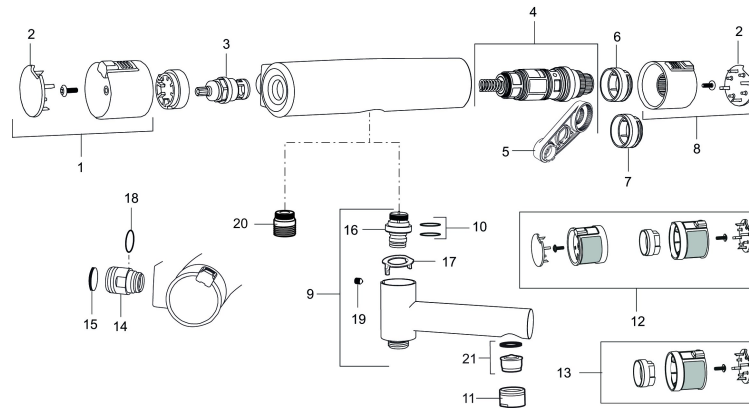

Article number: 731150.0011

Sparepartlist

NO.	ART NO.	RSK	DESCRIPTION
1	409353.AA	8345088	On/off handle, complete, chrome, retail packed
1	409353.0011AA	8345087	On/off handle, complete, chrome/black, retail packed
2	409358.AA	8345089	End cover, chrome, retail packed
2	409358.0011AA	8345090	End cover, black, retail packed
3	409354.AA	8345137	Ceramic headwork, retail packed
4	409355.AE	8345136	Thermostatic cartridge, complete, with service tool
5	891096.AE	8345921	Service tool
6	409363.AE	8346505	Scalding protection ring, (standard)
7	409364.AE	8346506	Scalding protection ring, (max 42 °C)
8	409352.AA	8345086	Temperature handle, complete, chrome, retail packed
8	409352.0011AA	8345085	Temperature handle, complete, chrome/black, retail packed
9	409356	8344853	Swivel spout, for conversion of shower mixer to bath/shower mixer, chrome
10	209519.AE	8938340	O-ring, for swivel spout
11	131415.AE	8281512	Housing M24 utv., 15 mm, chrome
12	409370.AA	8345139	Rebuild kit, care, black/chrome, retail packed
12	409370.0085AA	8345162	Rebuild kit, care, lime/black, retail packed
12	409370.0095AE	8345210	Rebuild kit, care, red/black

NO.	ART NO.	RSK	DESCRIPTION
13	409440.AE	8345211	Rebuild kit with fixed temp. stop, care, chrome
14	409360.AA	8187781	Inlet connector 150 c/c (left-handed thread), retail packed
14	409361.AE	8228492	Inlet connector 160 c/c
15	409359.AA	8345172	Filter kit for connecting links, retail packed
16	409366.AE		Nipple M18x1 with o-ring for bath mixer
17	129154.AE	8295332	Stop ring
18	129131.AE	8295316	O-ring (18,1 x 1,6), 2 pcs
19	708655.AE	8295447	Locking screw
20	409365.AE	8187026	Nipple M18x1 - G1/2
21	139783.AE	8281546	Aerator inlet, 20–24 l/min at 300 kPa