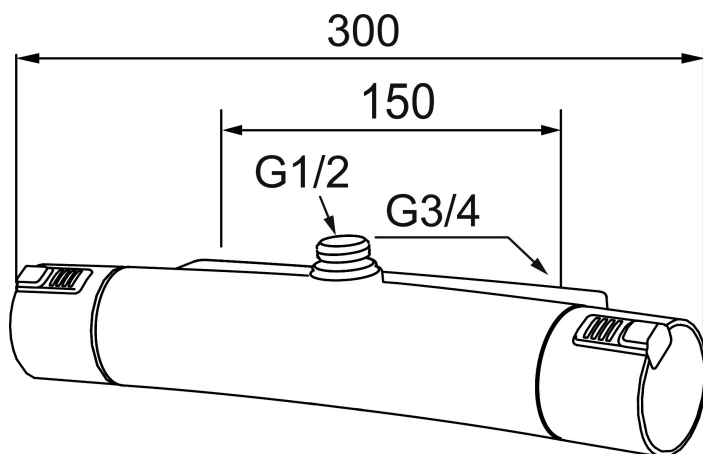

Article number: 731150.0011

Description: Chrome/black, 150 c/c

Uniqe characteristics

- With shower connection up for Shower Systems
- Pressure balanced thermostatic mixer
- Temperature handle with safety stop at 38°C
- With Eco-function
- Lead Free material
- Approved non-return valves, EN-Standard EN1717

Backflow protection unit type 

PRODUCT DESCRIPTION

MORA MMIX T5 shower mixer

Mora MMIX combines elegance and ergonomic design with energy-efficiency. Soft geometric curves and a timeless style characterise the entire Mora MMIX range. The mixers were developed according to our unique EcoSafe™ concept focusing on low energy consumption and long-term environmental care.

NO.	ART NO.	RSK	DESCRIPTION
13	409440.AE	8345211	Rebuild kit with fixed temp. stop, care, chrome
14	409360.AA	8187781	Inlet connector 150 c/c (left-handed thread), retail packed
14	409361.AE	8228492	Inlet connector 160 c/c
15	409359.AA	8345172	Filter kit for connecting links, retail packed
16	409366.AE		Nipple M18x1 with o-ring for bath mixer
17	129154.AE	8295332	Stop ring
18	129131.AE	8295316	O-ring (18,1 x 1,6), 2 pcs
19	708655.AE	8295447	Locking screw
20	409365.AE	8187026	Nipple M18x1 - G1/2
21	139783.AE	8281546	Aerator inlet, 20–24 l/min at 300 kPa