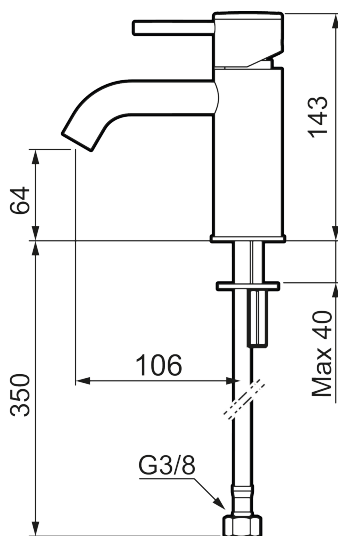

## MORA INXX II soft, small basin mixer

INXX II basin mixers are available in three different heights, including small which is suitable for small basins. With its durable matt grey finish and essential design, the INXX II soft enhances the feeling of comfort, quality and elegance in your bathroom. The mixer has been tested and approved according to current building regulations and is energy-efficient, which means it reduces water and energy use without compromising on comfort. A push down-waste in a matching colour is available as an accessory.

Article number: 273001.44CA Flow 3 bar: 4.5 l/m

Description: Matte grey

- Ceramic cartridge
- Adjustable flow control and temperature limiter
- Soft PEX® hoses with 3/8" connecting nut (stainless steel braided)
- Hole diameter Ø34-37 mm