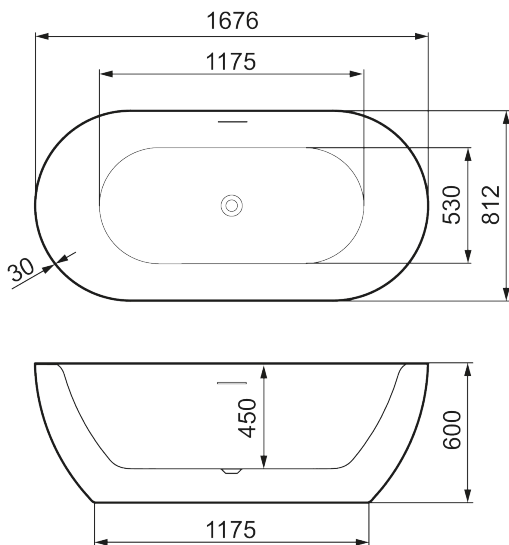

Unique characteristics

MORA MARE I

Stillness is the word that springs to mind with the Mare I. Its contemporary, freestanding form is as much a work of art as it is a place to relax.

A symmetrical bath, with a centre plug and modern 3 cm thick edge, it comes in two sizes, with an overflow that's been designed to minimise water staining.

Article number: 951102

Description: White, L1676 x W812 x H600

- Freestanding bathtub in acrylic
- Double-sided model - relaxing soak at either end of the tub
- Pre-installed white bottom valve
- Discrete integrated overflow
- Volume: 250 l
- Weight: 47 kg