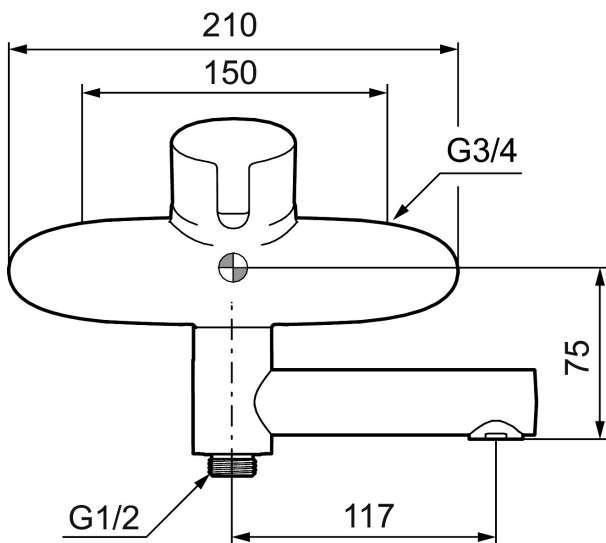

Uniqe characteristics

Backflow protection unit type