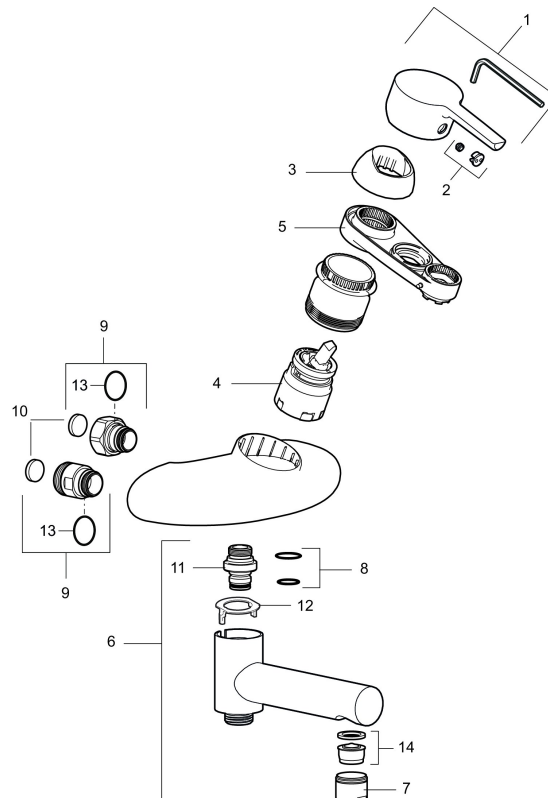

Article number: 750100

Description: Chrome, 150 c/c

- Swivel spout with built-in diverter
- Soft closing with ceramic cartridge
- Adjustable flow control and temperature limiter
- Approved non-return valves, EN-Standard EN1717

## Sparepartlist

NO.	ART NO.	RSK	DESCRIPTION
1	409389.AE	8344867	Lever, complete
2	409392.AE	8344866	Colour marking and mounting screw for lever
3	409410.AE	8591986	Cover nut
4	409450.AE	8591987	Ceramic cartridge, incl. service tool
5	891096.AE	8345921	Service tool
6	409356	8344853	Swivel spout, for conversion of shower mixer to bath/shower mixer, chrome
7	131415.AE	8281512	Housing M24 utv., 15 mm, chrome
8	209519.AE	8938340	O-ring, for swivel spout
9	409360.AA	8187781	Inlet connector 150 c/c (left-handed thread), retail packed
9	409361.AE	8228492	Inlet connector 160 c/c

NO.	ART NO.	RSK	DESCRIPTION
10	409359.AA	8345172	Filter kit for connecting links, retail packed
11	409366.AE		Nipple M18x1 with o-ring for bath mixer
12	129154.AE	8295332	Stop ring
13	129131.AE	8295316	O-ring (18,1 x 1,6), 2 pcs
14	139783.AE	8281546	Aerator inlet, 20–24 l/min at 300 kPa