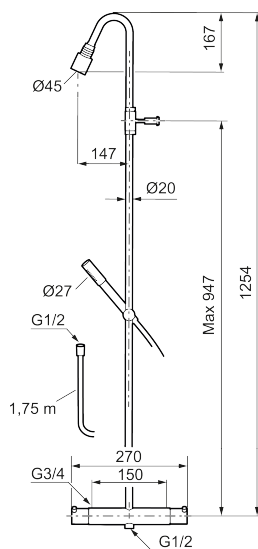

Unique characteristics

MORA IZZY shower system kit

Mora Izzy exudes harmony and elegance. The elegantly curved spout gives Mora Izzy its characteristic look. Izzy Regular has a chrome-plated surface that suits all interiors.

Article number: 705600

Description: Chrome

Consist of:

Mora Izzy thermostatic mixer:

- Compensates for temperature and pressure fluctuations
- With reversible headwork
- Temperature handle with safety stop at 38°C
- With Eco-function Approved non-return valves, EN-Standard EN1717

Mora Izzy Shower System:

- Shower hose in metal, PVC- and BPA-free
- With Easy-Clean anti-limescale system
- Shower bar can be shortened if required
- Eco (energy and water saving hand shower 9 l/min, shower head 12 l/min)