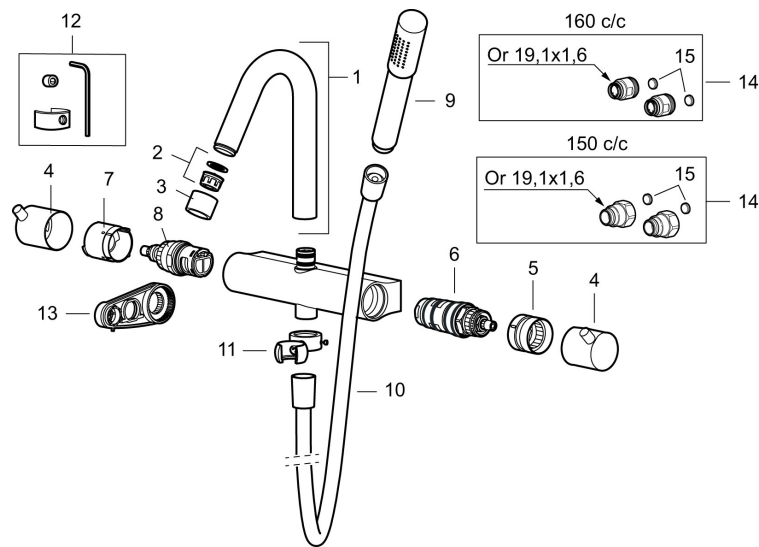

PRODUCT DESCRIPTION

MORA IZZY shower system kit

Mora Izzy exudes harmony and elegance. The elegantly curved spout gives Mora Izzy its characteristic look. Izzy Regular has a chrome-plated surface that suits all interiors.

Article number: 705600

Sparepartlist

NO.	ART NO.	RSK	DESCRIPTION
1	409617.AE	8440597	Spout, complete, chrome
1	409617.25AE	8440605	Spout, complete, rustic brass
1	409617.66AE	8440606	Spout, complete, raw brass
1	409617.80AE	8440607	Spout, complete, chrome/grooved
2	139783.AE	8281546	Aerator inlet, 20–24 l/min at 300 kPa
3	409618.AE	8281549	Housing M22 int., chrome
3	409618.25AE	8281551	Housing M22 int., rustic brass
3	409618.66AE	8281552	Housing M22 int., raw brass
3	409618.80AE	8281553	Housing M22 int., chrome/grooved
4	409619.AE	8443252	On/off- and temperature handle, chrome
4	409619.25AE	8443253	On/off- and temperature handle, rustic brass
4	409619.66AE	8443254	On/off- and temperature handle, raw brass
4	409619.80AE	8443255	On/off- and temperature handle, chrome/grooved
5	209010.AE		Stop ring
6	729219.AE		Thermostatic cartridge
7	209011.AE		Stop ring, reversible