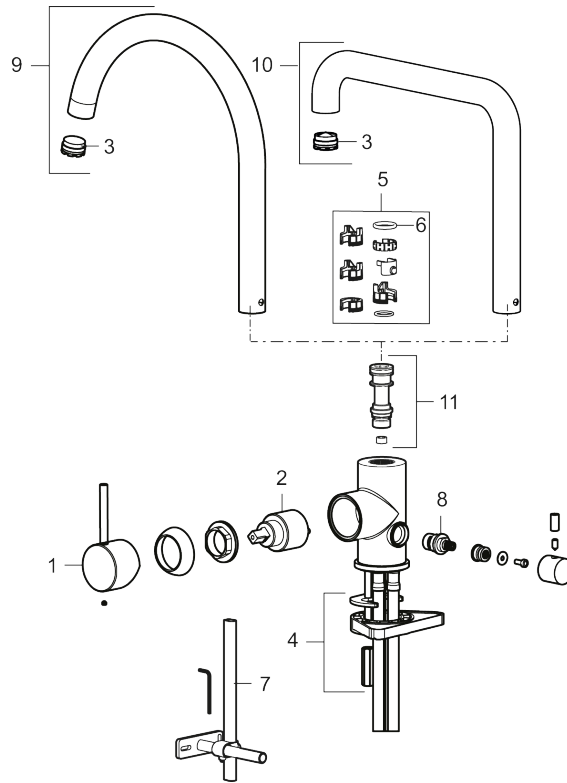

## MORA INXX II sharp kitchen mixer

Article number: 272071.12LD3 Flow 3 bar: 3.8 l/m

Description: Matte black, LEED/BREEAM compliant

- Ceramic cartridge
- Adjustable flow control and temperature limiter
- Soft PEX<sup>®</sup> hoses with 3/8" connecting nut (stainless steel braided)
- Swivel spout, limitation part for 60°, 85°, 110° or 360° included
- With dish washer valve CW, not adjustable to HW
- Hole diameter Ø34-37 mm

### Unique characteristics

Backflow protection unit type **AA**

PRODUCT DESCRIPTION

MORA INXX II sharp kitchen mixer

Article number:  
272071.12LD3

Sparepartlist

NO.	ART NO.	RSK	DESCRIPTION
1	409700.AE	8394069	Lever, complete, chrome
1	409700.12AE	8394070	Lever, complete, matte black
1	409700.22AE	8394071	Lever, complete, matte white
1	409700.44AE	8394072	Lever, complete, matte grey
1	409700.60AE	8394073	Lever, complete, polished brass PVD
1	409700.62AE	8394074	Lever, complete, brushed brass PVD
1	409700.76AE	8394075	Lever, complete, brushed nickel
2	409702.AE	8437059	Ceramic cartridge
3	S600230		Aerator M21,5 ext., Z
4	S600055		Fastening details
5	209565.AE		Limitation segment
6	708843.AE	8295357	O-ring (15,54 x 2,62), 2 pcs
7	S600308	8387263	Stabilizer kit
8	409707.AE	8394082	Ceramic cartridge for dish washer connection