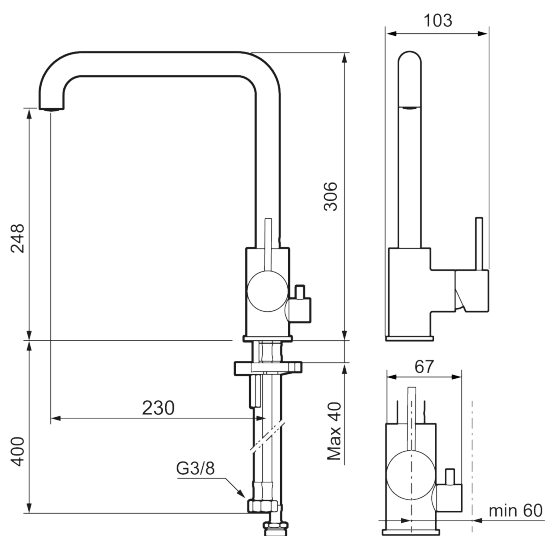

## MORA INXX II sharp kitchen mixer

Article number: 272071.12LD3 Flow 3 bar: 3.8 l/m

Description: Matte black, LEED/BREEAM compliant

- Ceramic cartridge
- Adjustable flow control and temperature limiter
- Soft PEX<sup>®</sup> hoses with 3/8" connecting nut (stainless steel braided)
- Swivel spout, limitation part for 60°, 85°, 110° or 360° included
- With dish washer valve CW, not adjustable to HW
- Hole diameter Ø34-37 mm

### Unique characteristics

Backflow protection unit type **AA**

PRODUCT DESCRIPTION

MORA INXX II sharp kitchen mixer

Article number:  
272071.12LD3

Sparepartlist

NO.	ART NO.	RSK	DESCRIPTION
1	409700.AE	8394069	Lever, complete, chrome
1	409700.12AE	8394070	Lever, complete, matte black
1	409700.22AE	8394071	Lever, complete, matte white
1	409700.44AE	8394072	Lever, complete, matte grey
1	409700.60AE	8394073	Lever, complete, polished brass PVD
1	409700.62AE	8394074	Lever, complete, brushed brass PVD
1	409700.76AE	8394075	Lever, complete, brushed nickel
2	409702.AE	8437059	Ceramic cartridge
3	S600230		Aerator M21,5 ext., Z
4	S600055		Fastening details
5	209565.AE		Limitation segment
6	708843.AE	8295357	O-ring (15,54 x 2,62), 2 pcs
7	S600308	8387263	Stabilizer kit
8	409707.AE	8394082	Ceramic cartridge for dish washer connection