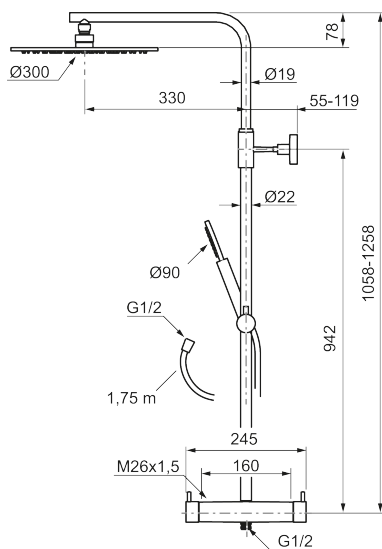

MORA INXX II shower system kit

With its durable, elegant brushed brass finish the INXX II combines classic design with high performance, constant temperature, outstanding comfort and effective scald protection. The overhead shower has a large, slim shower head that looks great in bathrooms with a strong character and striking shapes, as well as in classic bathrooms designed for rest and relaxation. The mixer has been tested and approved according to current building regulations and is energy-efficient, which means it reduces water and energy use without compromising on comfort. The INXX II collection offers a world-class water experience.

About the collection

INXX II is an elegant, timeless collection in a palette of carefully selected colours. Offering a combination of high quality, sober design and outstanding comfort, this is the ultimate collection.

Article number: 271800.62 Flow 3 bar: 11.3 l/m

Description: Brushed brass PVD, 160 c/c

Consist of:

MORA INXX II thermostatic mixer:

- Pressure balanced thermostatic mixer
- With reversible headwork
- Temperature handle with safety stop at 38°C
- With Eco-function
- Approved non-return valves, EN-Standard EN1717

MORA INXX II Shower System:

- Shower hose in metal, PVC- and BPA-free
- With Easy-Clean anti-limescale system
- Adjustable height
- Hand shower 7,5 l/min, shower head 11 l/min