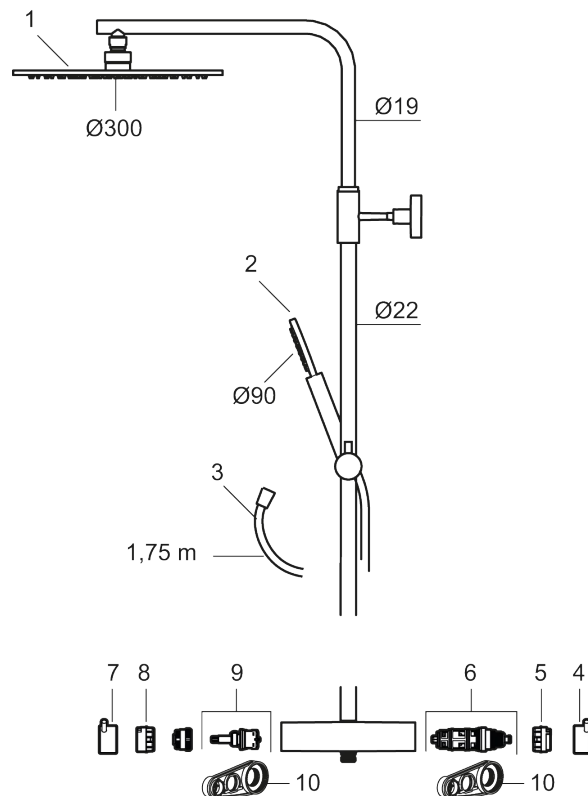

PRODUCT DESCRIPTION

MORA INXX II shower system kit

With its durable, elegant brushed brass finish the INXX II combines classic design with high performance, constant temperature, outstanding comfort and effective scald protection. The overhead shower has a large, slim shower head that looks great in bathrooms with a strong character and striking shapes, as well as in classic bathrooms designed for rest and relaxation. The mixer has been tested and approved according to current building regulations and is energy-efficient, which means it reduces water and energy use without compromising on comfort. The INXX II collection offers a world-class water experience.

About the collection

INXX II is an elegant, timeless collection in a palette of carefully selected colours. Offering a combination of high quality, sober design and outstanding comfort, this is the ultimate collection.

Article number: 271800.62

Sparepartlist

NO.	ART NO.	RSK	DESCRIPTION
1	130348	8237489	Shower head 300 mm, chrome