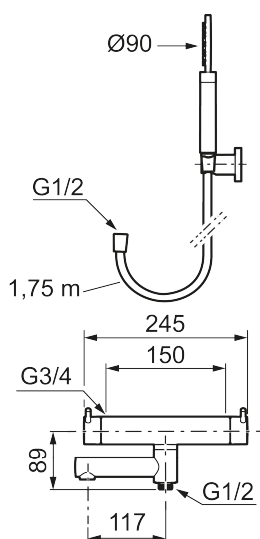

Article number: 270100.44 **Flow 3 bar:** 20.0 l/m

Description: Matte grey, 150 c/c

Unique characteristics

Backflow protection unit type **EB**

- With hand shower, holder and hose in metal, PVC- and BPA-free
- Swivel spout with built-in diverter
- Pressure balanced thermostatic mixer
- Temperature handle with safety stop at 38°C
- With Eco-function
- Approved non-return valves, EN-Standard EN1717

Article number: 270100.44

Sparepartlist

NO.	ART NO.	RSK	DESCRIPTION
1	209575	8275496	Hand shower, chrome
1	209575.12	8275497	Hand shower, matte black
1	209575.22	8275498	Hand shower, matte white
1	209575.44	8275499	Hand shower, matte grey
1	209575.60	8275500	Hand shower, polished brass PVD
1	209575.62	8275501	Hand shower, brused brass PVD
2	131170.AE	8251927	Shower hose in metal, 1750 mm, chrome