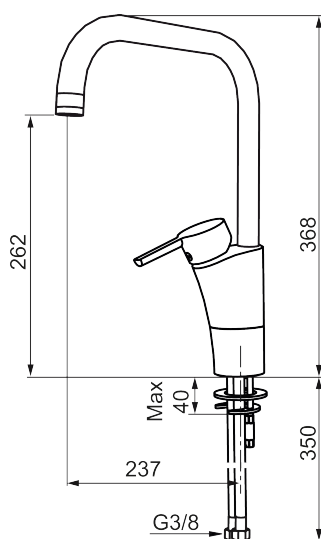

Article number: 732051

Description: Chrome

### Unique characteristics

Backflow protection unit type **AA**

- ESS (energy saving system)
- Ceramic cartridge with soft closing function
- Adjustable flow control and temperature limiter
- Eco (energy and water saving aerator)
- Soft PEX® hoses with 3/8" connecting nut (stainless steel braided)
- Swivel spout, limitation part for 60°, 85°, 110° or 360° included
- Approved by the Rheumatism Association in Sweden
- Lead Free material
- Hole diameter Ø32-37 mm