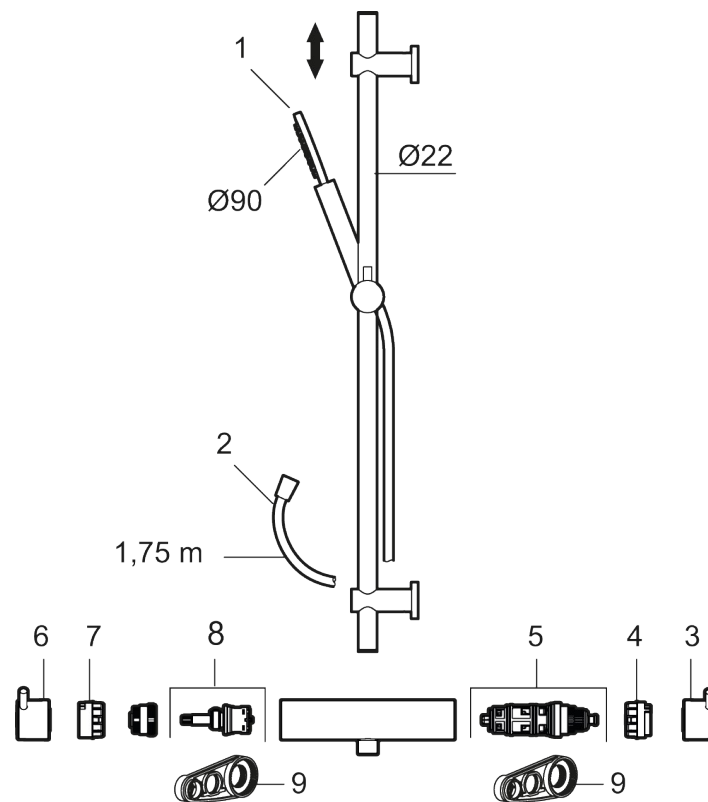

MORA INXX II shower:

- Shower hose in metal, PVC- and BPA-free
- With adjustable wall brackets for usage of existing screw holes
- With Easy-Clean anti-limescale system
- Constant flow 7,5 l/min at 200–600 kPa

Article number: 271600.12

Sparepartlist

NO.	ART NO.	RSK	DESCRIPTION
1	209575	8275496	Hand shower, chrome
1	209575.12	8275497	Hand shower, matte black
1	209575.22	8275498	Hand shower, matte white
1	209575.44	8275499	Hand shower, matte grey

NO.	ART NO.	RSK	DESCRIPTION
1	209575.60	8275500	Hand shower, polished brass PVD
1	209575.62	8275501	Hand shower, brused brass PVD
2	131170.AE	8251927	Shower hose in metal, 1750 mm, chrome
2	131170.12AE	8251999	Shower hose in metal, 1750 mm, matte black
2	131170.22AE	8252000	Shower hose in metal, 1750 mm, matte white
2	131170.44AE	8252001	Shower hose in metal, 1750 mm, matte grey
2	131170.60AE	8252002	Shower hose in metal, 1750 mm, polished brass PVD
2	131170.62AE	8252003	Shower hose in metal, 1750 mm, brused brass PVD
3	409710.AE	8218902	Temperature handle, chrome
3	409710.12AE	8218903	Temperature handle, matte black
3	409710.22AE	8218904	Temperature handle, matte white
3	409710.44AE	8218905	Temperature handle, matte grey
3	409710.60AE	8218906	Temperature handle, polished brass PVD
3	409710.62AE	8218907	Temperature handle, brused brass PVD
4	S600023	8439703	Stop ring
5	S600019	8439702	Thermostatic cartridge, complete, with service tool
6	409711.AE	8218901	Temperature handle, chrome
6	409711.12AE	8218908	Temperature handle, matte black
6	409711.22AE	8218909	Temperature handle, matte white
6	409711.44AE	8218910	Temperature handle, matte grey
6	409711.60AE	8218911	Temperature handle, polished brass PVD
6	409711.62AE	8218912	Temperature handle, brused brass PVD
7	S600024	8439705	Stop ring, reversible
8	S600020	8441462	Ceramic headwork, with service tool (shower mixer)
9	891096.AE	8345921	Service tool