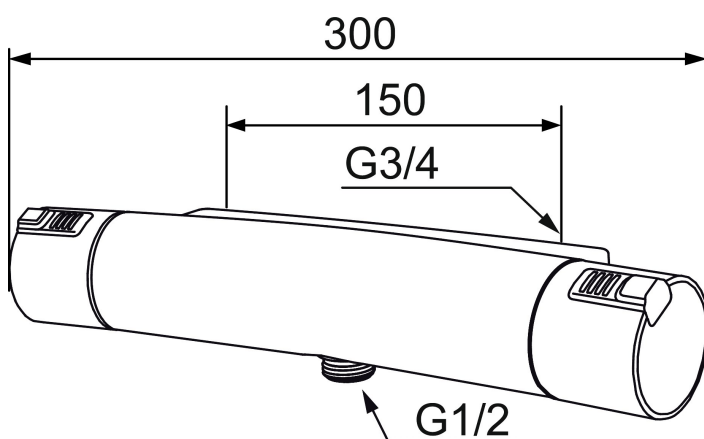

## MORA MMIX T5 shower mixer

Mora MMIX combines elegance and ergonomic design with energy-efficiency. Soft geometric curves and a timeless style characterise the entire Mora MMIX range. The mixers were developed according to our unique EcoSafe™ concept focusing on low energy consumption and long-term environmental care.

**Article number:** 731100

**Description:** Chrome, 150 c/c

### Unique characteristics

Backflow protection unit type 

- With shower connection down
- Pressure balanced thermostatic mixer
- Temperature handle with safety stop at 38°C
- With Eco-function
- Lead Free material
- Approved non-return valves, EN-Standard EN1717