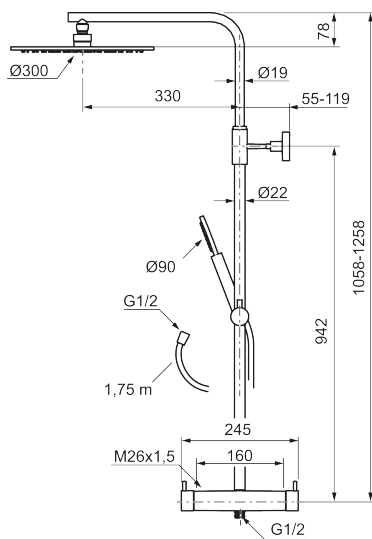

Article number: 271800.60 Flow 3 bar: 11.3 l/m

Description: Polished brass PVD, 160 c/c

Consist of:

MORA INXX II thermostatic mixer:

- Pressure balanced thermostatic mixer
- With reversible headwork
- Temperature handle with safety stop at 38°C
- With Eco-function
- Approved non-return valves, EN-Standard EN1717

MORA INXX II Shower System:

- Shower hose in metal, PVC- and BPA-free
- With Easy-Clean anti-limescale system
- Adjustable height
- Hand shower 7,5 l/min, shower head 11,3 l/min

PRODUCT DESCRIPTION

MORA INXX II shower system kit