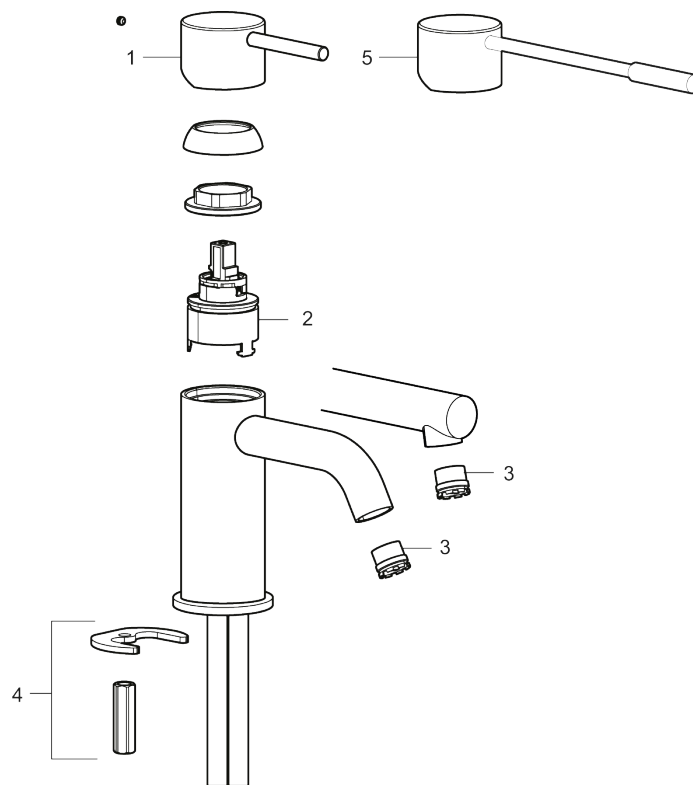

Article number: 273001.44CA Flow 3 bar: 4.5 l/m

Description: Matte grey

- Ceramic cartridge
- Adjustable flow control and temperature limiter
- Soft PEX® hoses with 3/8" connecting nut (stainless steel braided)
- Hole diameter Ø34-37 mm

PRODUCT DESCRIPTION

MORA INXX II soft, small basin mixer

INXX II basin mixers are available in three different heights, including small which is suitable for small basins. With its durable matt grey finish and essential design, the INXX II soft enhances the feeling of comfort, quality and elegance in your bathroom. The mixer has been tested and approved according to current building regulations and is energy-efficient, which means it reduces water and energy use without compromising on comfort. A push down-waste in a matching colour is available as an accessory.

Article number: 273001.44CA

Sparepartlist

NO.	ART NO.	RSK	DESCRIPTION
1	409701.AE	8394076	Lever, complete, chrome
1	409701.12AE	8394077	Lever, complete, matte black
1	409701.22AE	8394078	Lever, complete, matte white
1	409701.44AE	8394079	Lever, complete, matte grey

NO.	ART NO.	RSK	DESCRIPTION
1	409701.60AE	8394080	Lever, complete, polished brass PVD
1	409701.62AE	8394081	Lever, complete, brushed brass PVD
2	409703.AE	8437060	Ceramic cartridge
3	409706.AE	8281571	Aerator M16,5 ext., 5 l/min at 200–600 kPa
4	209518.AE	8346911	Fastening details
5	409708.AE	8394122	Care-handle, chrome
5	409708.12AE	8394123	Care-handle, matte black
5	409708.22AE	8394124	Care-handle, matte white
5	409708.44AE	8394125	Care-handle, matte grey
5	409708.60AE	8394126	Care-handle, polished brass PVD
5	409708.62AE	8394127	Care-handle, brushed brass PVD