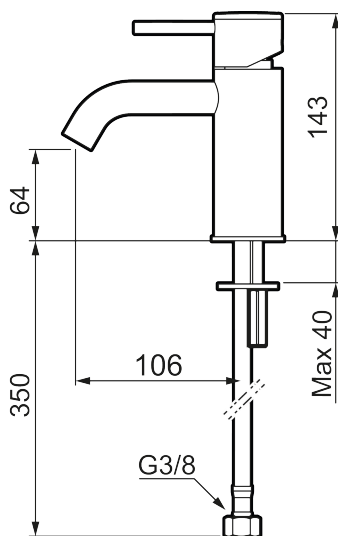

Unique characteristics

Backflow protection unit type 

MORA INXX II soft, small basin mixer

INXX II basin mixers are available in three different heights, including small which is suitable for small basins. With its durable matt grey finish and essential design, the INXX II soft enhances the feeling of comfort, quality and elegance in your bathroom. The mixer has been tested and approved according to current building regulations and is energy-efficient, which means it reduces water and energy use without compromising on comfort. A push down-waste in a matching colour is available as an accessory.

Article number: 273001.44CA Flow 3 bar: 4.5 l/m

Description: Matte grey

- Ceramic cartridge
- Adjustable flow control and temperature limiter
- Soft PEX® hoses with 3/8" connecting nut (stainless steel braided)
- Hole diameter Ø34-37 mm

Article number: 273001.44CA

Sparepartlist

NO.	ART NO.	RSK	DESCRIPTION
1	409701.AE	8394076	Lever, complete, chrome
1	409701.12AE	8394077	Lever, complete, matte black
1	409701.22AE	8394078	Lever, complete, matte white
1	409701.44AE	8394079	Lever, complete, matte grey

NO.	ART NO.	RSK	DESCRIPTION
1	409701.60AE	8394080	Lever, complete, polished brass PVD
1	409701.62AE	8394081	Lever, complete, brushed brass PVD
2	409703.AE	8437060	Ceramic cartridge
3	409706.AE	8281571	Aerator M16,5 ext., 5 l/min at 200–600 kPa
4	209518.AE	8346911	Fastening details
5	409708.AE	8394122	Care-handle, chrome
5	409708.12AE	8394123	Care-handle, matte black
5	409708.22AE	8394124	Care-handle, matte white
5	409708.44AE	8394125	Care-handle, matte grey
5	409708.60AE	8394126	Care-handle, polished brass PVD
5	409708.62AE	8394127	Care-handle, brushed brass PVD