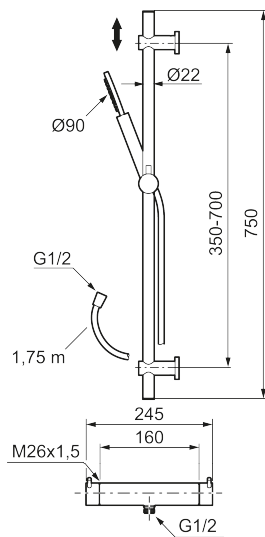

Article number: 271600.44 Flow 3 bar: 7.3 l/m

Description: Matte grey, 160 c/c

Unique characteristics

Consist of:

MORA INXX II shower mixer:

- Pressure balanced thermostatic mixer
- Temperature handle with safety stop at 38°C
- With Eco-function
- Approved non-return valves, EN-Standard EN1717

MORA INXX II shower:

- Shower hose in metal, PVC- and BPA-free
- With adjustable wall brackets for usage of existing screw holes
- With Easy-Clean anti-limescale system
- Constant flow 7,5 l/min at 200–600 kPa

Article number: 271600.44

Sparepartlist

NO.	ART NO.	RSK	DESCRIPTION
1	209575	8275496	Hand shower, chrome
1	209575.12	8275497	Hand shower, matte black
1	209575.22	8275498	Hand shower, matte white
1	209575.44	8275499	Hand shower, matte grey
1	209575.60	8275500	Hand shower, polished brass PVD