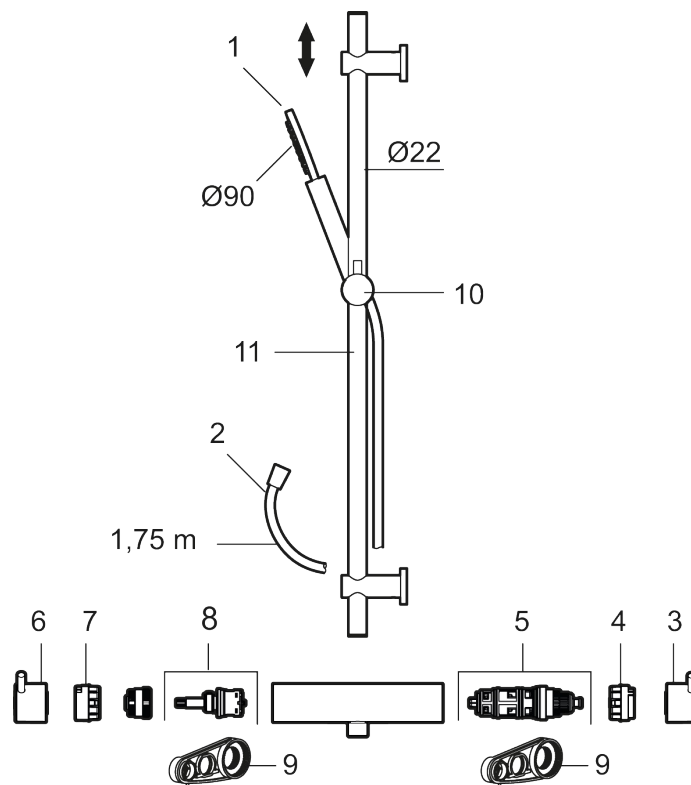

MORA INXX II shower:

- Shower hose in metal, PVC- and BPA-free
- With adjustable wall brackets for usage of existing screw holes
- With Easy-Clean anti-limescale system
- Constant flow 7,5 l/min at 200–600 kPa

Article number: 271600.44

Sparepartlist

NO.	ART NO.	RSK	DESCRIPTION
1	209575	8275496	Hand shower, chrome
1	209575.12	8275497	Hand shower, matte black
1	209575.22	8275498	Hand shower, matte white
1	209575.44	8275499	Hand shower, matte grey
1	209575.60	8275500	Hand shower, polished brass PVD