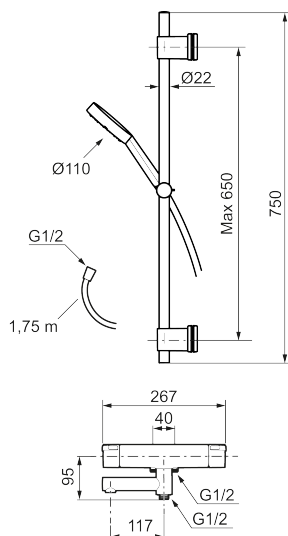

Unique characteristics

Backflow protection unit type **EB**

**Article number:** 334040 **Flow 3 bar:** 22.9 l/m

**Description:** Chrome, 40 c/c, pipe connection down

Consist of:

**MORA MMIX II thermostatic mixer:**

- Swivel spout with built-in diverter
- Pressure balanced thermostatic mixer
- With reversible headwork
- Temperature handle with safety stop at 38°C
- With Eco-function
- Lead Free material
- Approved non-return valves, EN-Standard EN1717
- Note! Not for Vaska

**MORA MMIX II shower set (art.no. 331300):**

- Shower hose in metal, PVC- and BPA-free
- With adjustable wall brackets for usage of existing screw holes
- With Easy-Clean anti-limescale system