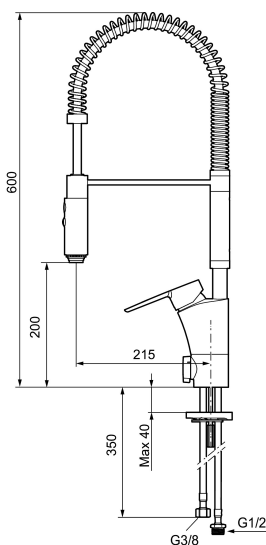

MORA CERA miniprofi kitchen mixer

The kitchen mixer for demanding domestic chefs (pro's). Mora Cera Miniprofi takes the benefits of the professional kitchen into your home, providing an exciting accent to the traditional domestic kitchen. The headpiece (nozzle) is removable and the flow can be varied between different spray patterns such as concentrated jet or shower. The kitchen work becomes easier, more efficient, more attractive and with the ESS function more environmental friendly.

Article number: 242311 Flow 3 bar: 10.3 l/m

Description: Chrome

Uniqe characteristics

Backflow protection unit type

- ESS (energy saving system)
- Ceramic cartridge with soft closing function
- Adjustable flow control and temperature limiter
- Hose, possible to swivel 360°
- Nozzle with concentrated jet and hand shower
- Soft PEX[®] hoses with 3/8" connecting nut (stainless steel braided)
- With dishwasher valve, switchable between cold and hot water. Pre-set on cold water
- Approved non-return valves, EN-Standard EN1717
- Hole diameter Ø34-37 mm

Article number: 242311

Sparepartlist

NO.	ART NO.	RSK	DESCRIPTION
1	409331.AE		Nozzle
2	409330.AE		Hose, Mora Izzy Mini-Profi
3	409336.AE		Gasket kit, Mora Izzy Mini-Profi
4	409335.AE		Arm and screw, Mora Izzy Mini-Profi
5	409600.AE	8345186	Lever, complete
6	409392.AE	8344866	Colour marking and mounting screw for lever
7	409391.AE	8344865	Cover nut
8	409393.AE	8345179	Lock nut for cartridge, incl service tool