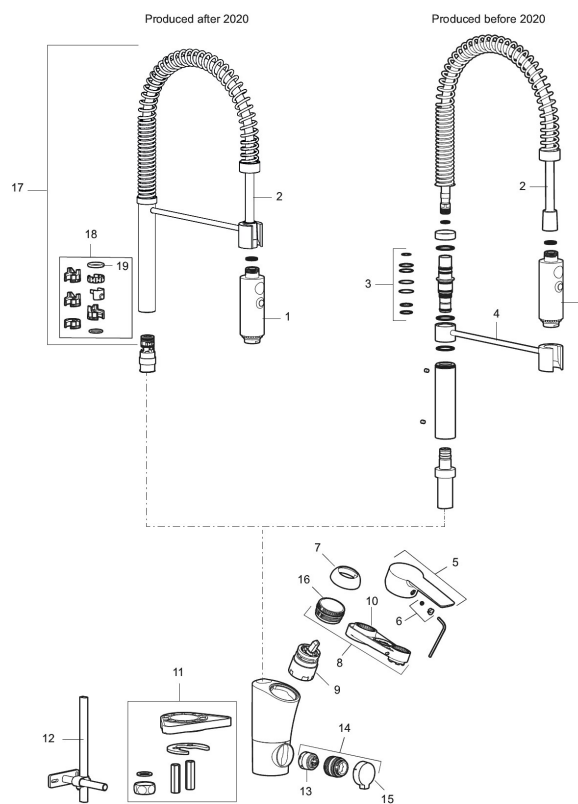

MORA CERA miniprofi kitchen mixer

The kitchen mixer for demanding domestic chefs (pro's). Mora Cera Miniprofi takes the benefits of the professional kitchen into your home, providing an exciting accent to the traditional domestic kitchen. The headpiece (nozzle) is removable and the flow can be varied between different spray patterns such as concentrated jet or shower. The kitchen work becomes easier, more efficient, more attractive and with the ESS function more environmental friendly.

Article number: 242311 Flow 3 bar: 10.3 l/m

Description: Chrome

Uniqe characteristics

Backflow protection unit type

- ESS (energy saving system)
- Ceramic cartridge with soft closing function
- Adjustable flow control and temperature limiter
- Hose, possible to swivel 360°
- Nozzle with concentrated jet and hand shower
- Soft PEX[®] hoses with 3/8" connecting nut (stainless steel braided)
- With dishwasher valve, switchable between cold and hot water. Pre-set on cold water
- Approved non-return valves, EN-Standard EN1717
- Hole diameter Ø34-37 mm

PRODUCT DESCRIPTION

MORA CERA miniprofi kitchen mixer

The kitchen mixer for demanding domestic chefs (pro's). Mora Cera Miniprofi takes the benefits of the professional kitchen into your home, providing an exciting accent to the traditional domestic kitchen. The headpiece (nozzle) is removable and the flow can be varied between different spray patterns such as concentrated jet or shower. The kitchen work becomes easier, more efficient, more attractive and with the ESS function more environmental friendly.

Article number: 242311

Sparepartlist

NO.	ART NO.	RSK	DESCRIPTION
1	409331.AE		Nozzle
2	409330.AE		Hose, Mora Izzy Mini-Profi
3	409336.AE		Gasket kit, Mora Izzy Mini-Profi
4	409335.AE		Arm and screw, Mora Izzy Mini-Profi
5	409600.AE	8345186	Lever, complete
6	409392.AE	8344866	Colour marking and mounting screw for lever
7	409391.AE	8344865	Cover nut
8	409393.AE	8345179	Lock nut for cartridge, incl service tool