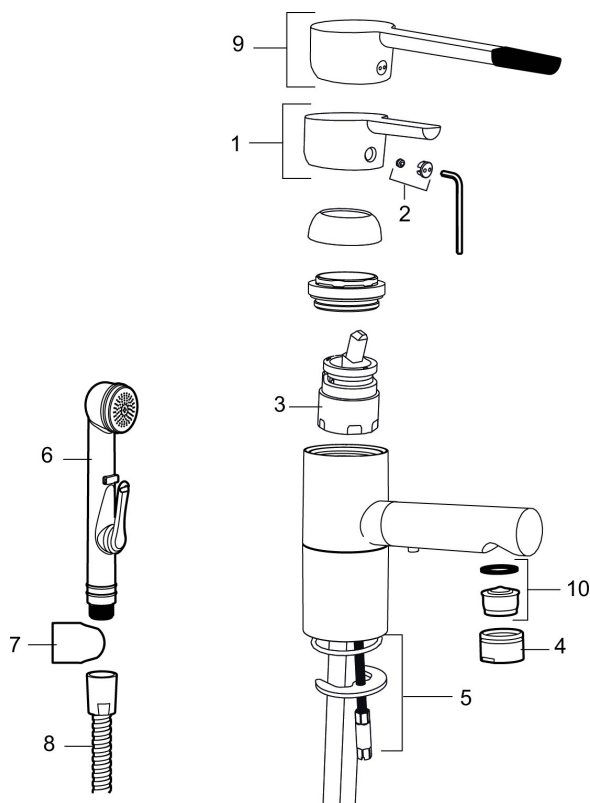

Article number: 733082 Flow 3 bar: 6.6 l/m

Description: Chrome

- With self-closing hand shower, wall bracket and hose
- ESS (energy saving system)
- Ceramic cartridge with soft closing function
- Adjustable flow control and temperature limiter
- Soft PEX® hoses with 3/8" connecting nut (stainless steel braided)
- Approved non-return valves, EN-Standard EN1717
- Swivel spout 110°
- Lead Free material
- Hole diameter Ø33,5-37 mm

Uniqe characteristics

Backflow protection unit type 

PRODUCT DESCRIPTION

MORA MMIX B6 basin mixer

Mora MMIX combines elegance and ergonomic design with energy-efficiency. Soft geometric curves and a timeless style characterise the entire Mora MMIX range. The mixers were developed according to our unique EcoSafe™ concept focusing on low energy consumption and long-term environmental care.

Article number: 733082

Sparepartlist

NO.	ART NO.	RSK	DESCRIPTION
1	409389.AE	8344867	Lever, complete
2	409392.AE	8344866	Colour marking and mounting screw for lever
3	409403.AE	8345132	Ceramic cartridge, incl service tool
3	409405.AE	8345205	Ceramic cartridge, Turbo, incl service tool
4	131415.AE	8281512	Housing M24 utv., 15 mm, chrome
5	409407.AE		Fastening details
6	S600206	8233049	Self-closing hand shower, chrome
7	130732.AE	8184186	Wall bracket
8	S600207	8236647	Shower hose, L=1,5 m, chrome
9	409390.AE	8344874	Care lever, complete, chrome

NO.	ART NO.	RSK	DESCRIPTION
10	131394.AE	8242225	Aerator insert, 7–9 l/min at 300 kPa