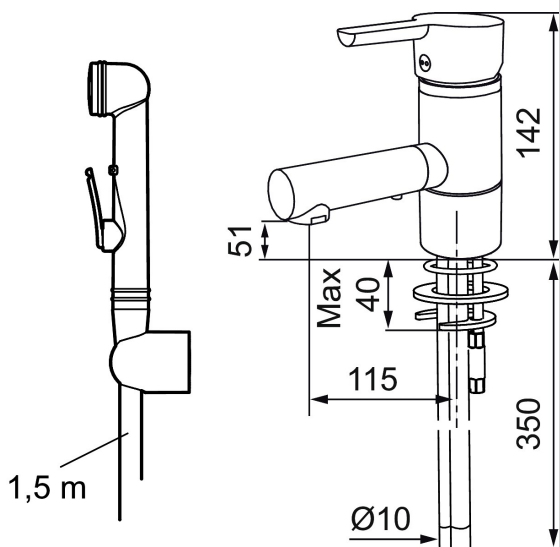

Article number: 733082 Flow 3 bar: 6.6 l/m

Description: Chrome

- With self-closing hand shower, wall bracket and hose
- ESS (energy saving system)
- Ceramic cartridge with soft closing function
- Adjustable flow control and temperature limiter
- Soft PEX® hoses with 3/8" connecting nut (stainless steel braided)
- Approved non-return valves, EN-Standard EN1717
- Swivel spout 110°
- Lead Free material
- Hole diameter Ø33,5-37 mm

Uniqe characteristics

Backflow protection unit type 

PRODUCT DESCRIPTION

MORA MMIX B6 basin mixer

Mora MMIX combines elegance and ergonomic design with energy-efficiency. Soft geometric curves and a timeless style characterise the entire Mora MMIX range. The mixers were developed according to our unique EcoSafe™ concept focusing on low energy consumption and long-term environmental care.

Article number: 733082

Sparepartlist

NO.	ART NO.	RSK	DESCRIPTION
1	409389.AE	8344867	Lever, complete
2	409392.AE	8344866	Colour marking and mounting screw for lever
3	409403.AE	8345132	Ceramic cartridge, incl service tool
3	409405.AE	8345205	Ceramic cartridge, Turbo, incl service tool
4	131415.AE	8281512	Housing M24 utv., 15 mm, chrome
5	409407.AE		Fastening details
6	S600206	8233049	Self-closing hand shower, chrome
7	130732.AE	8184186	Wall bracket
8	S600207	8236647	Shower hose, L=1,5 m, chrome
9	409390.AE	8344874	Care lever, complete, chrome

NO.	ART NO.	RSK	DESCRIPTION
10	131394.AE	8242225	Aerator insert, 7–9 l/min at 300 kPa