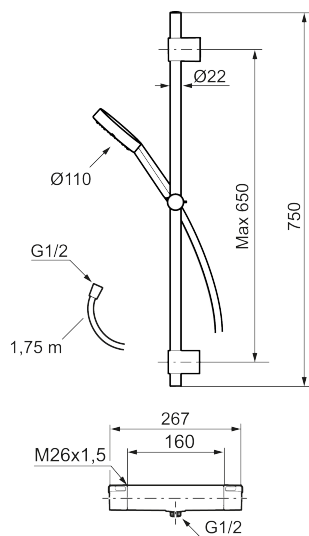

Unique characteristics

Backflow protection unit type **EB**

MMIX II shower kit

The MMIX II shower kit features an updated design for its hand shower unit and an enhanced thermostat. Mora's signature attention to detail and focus on quality mean this sleek chrome shower delivers on all fronts.

Article number: 331600.LD **Flow 3 bar:** 6.0 l/m

Description: Chrome, 160 c/c, LEED/BREEAM compliant

Consist of:

MORA MMIX II thermostatic mixer:

- Pressure balanced thermostatic mixer
- Temperature handle with safety stop at 38°C
- With Eco-function
- Lead Free material
- Approved non-return valves, EN-Standard EN1717

MORA MMIX II shower set (art.no. 331300):

- Shower hose in metal, PVC- and BPA-free
- With adjustable wall brackets for usage of existing screw holes
- With Easy-Clean anti-limescale system