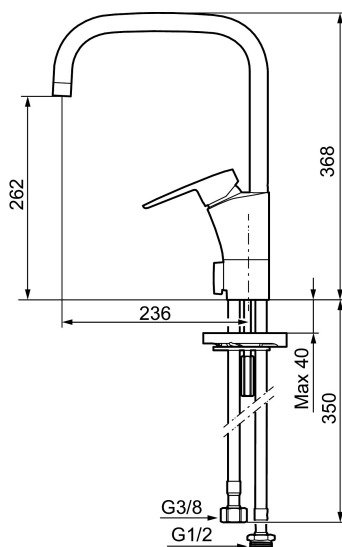

Article number: 242071 Flow 3 bar: 7.9 l/m

Description: Chrome

Unique characteristics

Backflow protection unit type

- ESS (energy saving system)
- Ceramic cartridge with soft closing function
- Adjustable flow control and temperature limiter
- Eco (energy and water saving aerator)
- Soft PEX[®] hoses with 3/8" connecting nut (stainless steel braided)
- Swivel spout, limitation part for 60°, 85°, 110° or 360° included
- With dishwasher valve, switchable between cold and hot water. Pre-set on cold water
- Hole diameter Ø32-37 mm