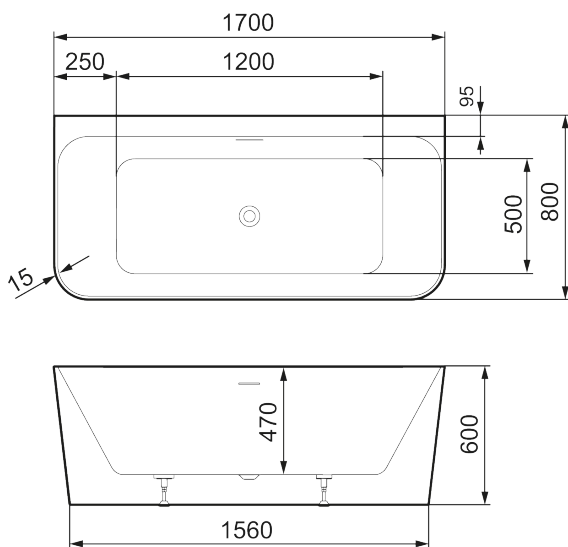

## MORA MARE IV

A D-formed design that can be positioned flush to a wall while retaining the sleekness of a freestanding bath, the Mare IV hits the sweet spot of function and aesthetics.

The symmetrical design can be selected with an 800mm width to allow two adults to bathe comfortably.

Made in durable acrylic for ease of maintenance, with its slimline, contemporary 15mm thick walls give a generous bathing experience without being oversized.

### In any color you want

Article number: 951104

Description: White, L1700 x W800 x H600

- Freestanding bathtub in acrylic, designed to rest against the wall
- Double-sided model - relaxing soak at either end of the tub
- Pre-installed white bottom valve
- Discrete integrated overflow
- Slimline
- Volume: 290 l
- Weight: 57 kg