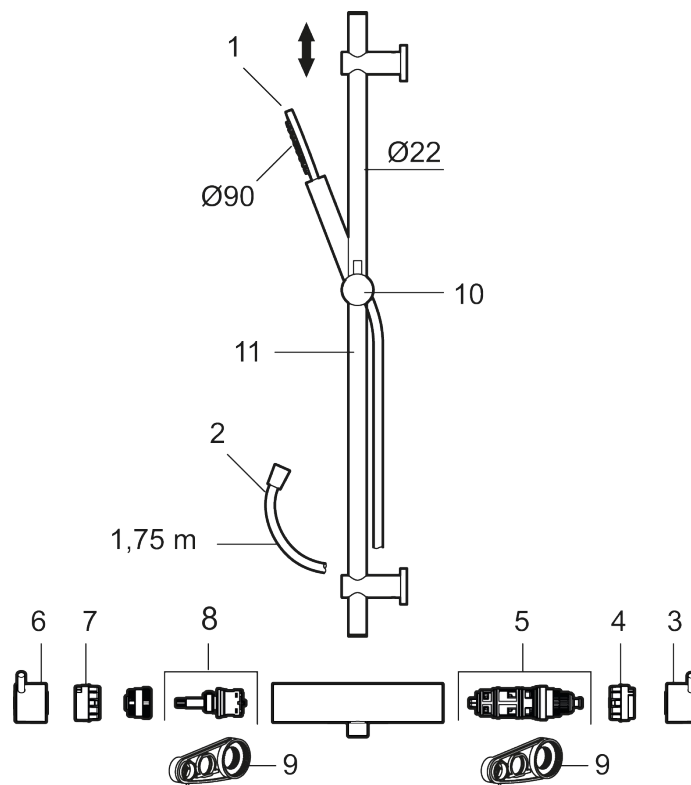

MORA INXX II shower:

- Shower hose in metal, PVC- and BPA-free
- With adjustable wall brackets for usage of existing screw holes
- With Easy-Clean anti-limescale system
- Constant flow 7,5 l/min at 200–600 kPa

Article number: 271600.22

Sparepartlist

NO.	ART NO.	RSK	DESCRIPTION
1	209575	8275496	Hand shower, chrome
1	209575.12	8275497	Hand shower, matte black
1	209575.22	8275498	Hand shower, matte white
1	209575.44	8275499	Hand shower, matte grey
1	209575.60	8275500	Hand shower, polished brass PVD