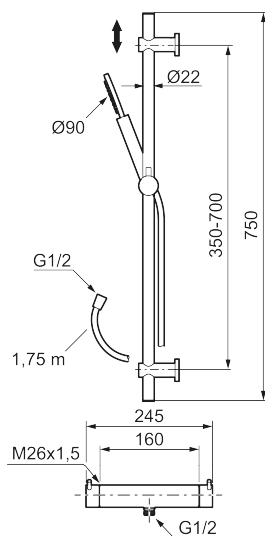

Article number: 271600.22 **Flow 3 bar:** 7.3 l/m

Description: Matte white, 160 c/c

Unique characteristics

Consist of:

MORA INXX II shower mixer:

- Pressure balanced thermostatic mixer
- Temperature handle with safety stop at 38°C
- With Eco-function
- Approved non-return valves, EN-Standard EN1717

MORA INXX II shower:

- Shower hose in metal, PVC- and BPA-free
- With adjustable wall brackets for usage of existing screw holes
- With Easy-Clean anti-limescale system
- Constant flow 7,5 l/min at 200–600 kPa

Article number: 271600.22

Sparepartlist

NO.	ART NO.	RSK	DESCRIPTION
1	209575	8275496	Hand shower, chrome
1	209575.12	8275497	Hand shower, matte black
1	209575.22	8275498	Hand shower, matte white
1	209575.44	8275499	Hand shower, matte grey
1	209575.60	8275500	Hand shower, polished brass PVD