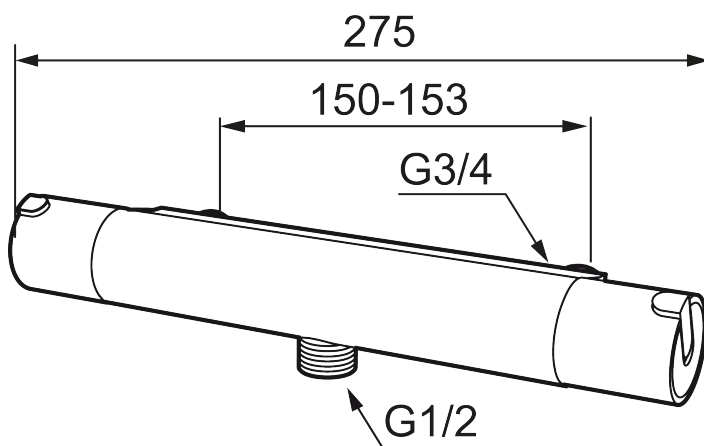

MORA REXX T5 shower mixer

With their simple, minimalist design, Mora REXX mixers are the essence of Scandinavian design and functionality. Their innovation lies in their precision. When tradition and craftsmanship meet state-of-the-art manufacturing methods and inspiring design, the result is Mora REXX. The version shown here is a beautiful bath mixer with world-leading functionality, providing unbeatable safety and comfort.

Article number: 707060.0011

Description: Chrome/black

Unique characteristics

Backflow protection unit type 

- With shower connection down
- Temperature handle with safety stop at 38°C
- With Eco-function
- Approved non-return valves, EN-Standard EN1717