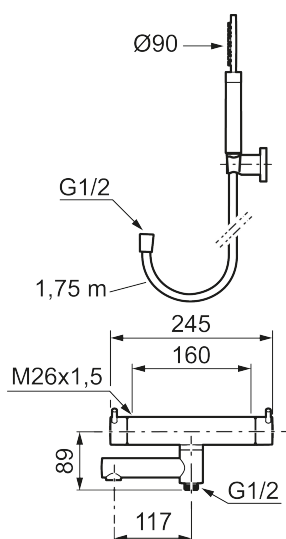

Article number: 270000.60

Description: Polished brass PVD, 160 c/c

Unique characteristics

Backflow protection unit type **EB**

- With hand shower, holder and hose in metal, PVC- and BPA-free
- Swivel spout with built-in diverter
- Pressure balanced thermostatic mixer
- Temperature handle with safety stop at 38°C
- With Eco-function
- Approved non-return valves, EN-Standard EN1717