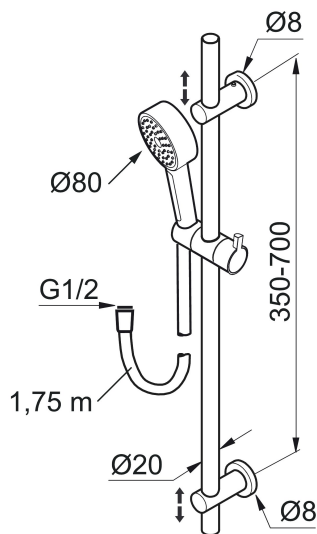

MORA REXX S5 shower set

With their simple, minimalist design, Mora REXX mixers are the essence of Scandinavian design and functionality. Their innovation lies in their precision. When tradition and craftsmanship meet state-of-the-art manufacturing methods and inspiring design, the result is Mora REXX. The version shown here is a beautiful shower system with built-in intelligent function.

Article number: 130190

Description: Chrome

- Shower hose in metal, PVC- and BPA-free
- With adjustable wall brackets for usage of existing screw holes
- With Easy-Clean anti-limescale system
- Eco (energy and water saving hand shower 9 l/min)