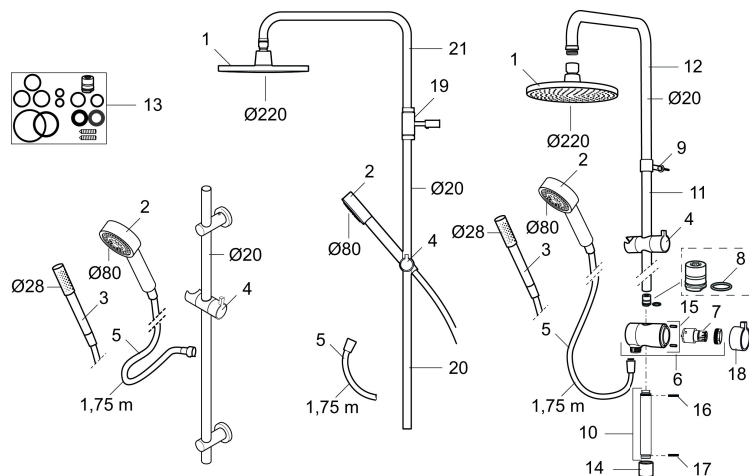

**Article number:** 130190

**Description:** Chrome

- Shower hose in metal, PVC- and BPA-free
- With adjustable wall brackets for usage of existing screw holes
- With Easy-Clean anti-limescale system
- Eco (energy and water saving hand shower 9 l/min)

## Sparepartlist

NO.	ART NO.	RSK	DESCRIPTION
1	131192	8180715	Shower head, 220 mm, chrome
2	130356	8199194	Hand shower, chrome
3	209534	8199198	Hand shower, chome
3	209534.75	8199199	Hand shower, stainless look
4	130357.AA	8762735	Slider, chrome, retail packed
4	130357.0011AE	8762729	Slider, chrome/black
5	S600310	8239707	Shower hose in metal, 1750 mm
6	409430.AE	8541683	Diverter
7	S600321	8239708	Cartridge for diverter
8	639173.AE	8295314	Gasket (2 pcs)
9	139906.AE	8180378	Clip for shower bar 20 mm
10	209549.AE	8180946	Connecting pipe
11	209548.AE	8180944	Lower bar
12	209550.AE	8180947	Upper bar for S5
13	409425.AE	8346925	Spare bag for Mora Shower System
14	209291.AE	8295321	Transition nipple G1/2 - M18x1

NO.	ART NO.	RSK	DESCRIPTION
15	139812.AE	8295323	Stop screw M5x20
16	309246.AE	8295312	O-ring (13,1 x 1,6)
17	609029.AE	8295315	O-ring (16,1 x 1,6)
18	409520.AE	8348107	Handle for diverter
19	409590.AE	8221731	Clip for shower bar, chrome
20	209648.AE	8217836	Lower bar, chrome
21	209650.AE	8217835	Upper bar