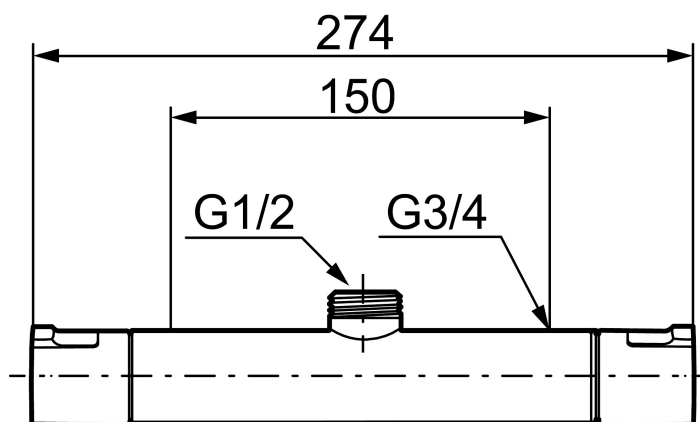

Article number: 241150

Description: Chrome

Uniqe characteristics

Backflow protection unit type 

- With shower connection up for Shower Systems
- Temperature handle with safety stop at 38°C and 42°C
- With Eco-function
- Approved non-return valves, EN-Standard EN1717
- Extra user-friendly grips, approved by the Rheumatism Association in Sweden

Article number: 241150

Sparepartlist

NO.	ART NO.	RSK	DESCRIPTION
1	409653.AA	8345188	On/off handle, complete, chrome, retail packed
2	409658.AA	8345190	End cover, chrome, retail packed
3	409354.AA	8345137	Ceramic headwork, retail packed
4	708079.AE		Eco, Stop ring, on/off
5	708764.AE	8345114	Thermostatic cartridge
6	209556.AE	8345184	Stop ring, temperature
7	409654.AA	8345189	Temperature handle, complete, chrome, retail packed
8	409656	8344876	Swivel spout, for conversion of shower mixer to bath/shower mixer, chrome
9	209519.AE	8938340	O-ring, for swivel spout
10	131415.AE	8281512	Housing M24 utv., 15 mm, chrome
11	409650.AA	8345187	On/off- and temperature handle, complete, chrome, retail packed
12	708338.AE		Non-return valve (2 pcs)
13	139465.AE	8186872	Non-return valve, with lock ring
14	708080.AE		Holder for filter, complete

NO.	ART NO.	RSK	DESCRIPTION
15	709339.AE	8938274	Gasket 24/15x2, 2 pcs
16	129380.AE	8345651	Non-return valve (2 pcs)
17	409659.AE	8187025	Shower connector M18x1xG1/2
18	129154.AE	8295332	Stop ring
19	139783.AE	8281546	Aerator inlet, 20–24 l/min at 300 kPa
20	209494.AE	8314141	Spout nipple incl cover ring