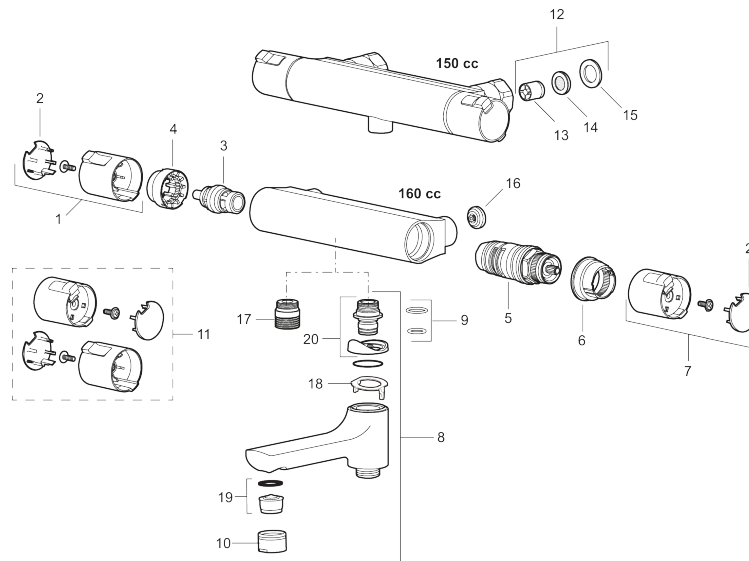

Article number: 241150

Description: Chrome

Uniqe characteristics

Backflow protection unit type 

- With shower connection up for Shower Systems
- Temperature handle with safety stop at 38°C and 42°C
- With Eco-function
- Approved non-return valves, EN-Standard EN1717
- Extra user-friendly grips, approved by the Rheumatism Association in Sweden

Article number: 241150

Sparepartlist

NO.	ART NO.	RSK	DESCRIPTION
1	409653.AA	8345188	On/off handle, complete, chrome, retail packed
2	409658.AA	8345190	End cover, chrome, retail packed
3	409354.AA	8345137	Ceramic headwork, retail packed
4	708079.AE		Eco, Stop ring, on/off
5	708764.AE	8345114	Thermostatic cartridge
6	209556.AE	8345184	Stop ring, temperature
7	409654.AA	8345189	Temperature handle, complete, chrome, retail packed
8	409656	8344876	Swivel spout, for conversion of shower mixer to bath/shower mixer, chrome
9	209519.AE	8938340	O-ring, for swivel spout
10	131415.AE	8281512	Housing M24 utv., 15 mm, chrome
11	409650.AA	8345187	On/off- and temperature handle, complete, chrome, retail packed
12	708338.AE		Non-return valve (2 pcs)
13	139465.AE	8186872	Non-return valve, with lock ring
14	708080.AE		Holder for filter, complete

NO.	ART NO.	RSK	DESCRIPTION
15	709339.AE	8938274	Gasket 24/15x2, 2 pcs
16	129380.AE	8345651	Non-return valve (2 pcs)
17	409659.AE	8187025	Shower connector M18x1xG1/2
18	129154.AE	8295332	Stop ring
19	139783.AE	8281546	Aerator inlet, 20–24 l/min at 300 kPa
20	209494.AE	8314141	Spout nipple incl cover ring