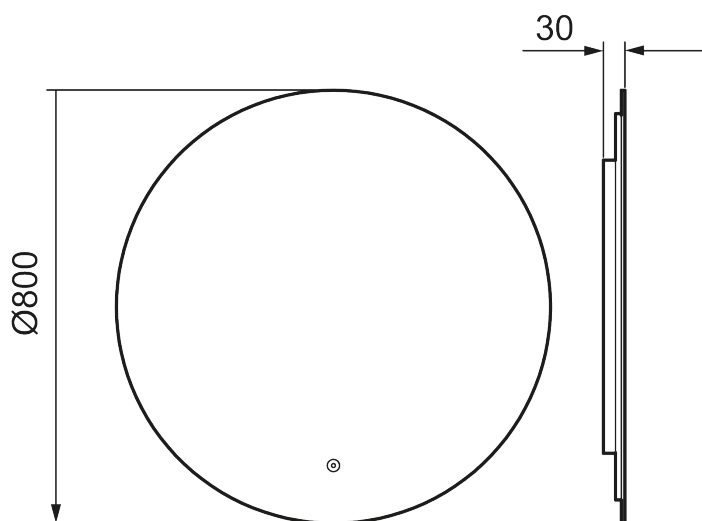

Unique characteristics

MORA CAVA I

Designed around a central idea of a minimal, unframed backlit mirror, mounted just 30 mm from the wall, Cava has an aura of its own. Its light can be switched at a touch from warm to cooler tones. The mirror itself has an anti-fog function and is safety foiled for peace of mind.

Description: Ø800

- Backlight
- Energy efficient LED lighting
- Copper-free glass with safety film
- Steam free with heated demister pad
- Touch operated on/off
- Adjustable light temperature: 2 700–6 400 K
- IP 44 certified, third party CE certified
- Mounting distance from wall: 30 mm