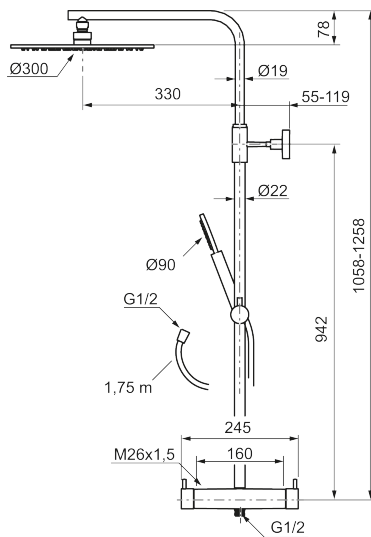

Article number: 271800 Flow 3 bar: 11.3 l/m

Description: Chrome, 160 c/c

Unique characteristics

Consist of:

MORA INXX II thermostatic mixer:

- Pressure balanced thermostatic mixer
- With reversible headwork
- Temperature handle with safety stop at 38°C
- With Eco-function
- Approved non-return valves, EN-Standard EN1717

MORA INXX II Shower System:

- Shower hose in metal, PVC- and BPA-free
- With Easy-Clean anti-limescale system
- Adjustable height
- Hand shower 7,5 l/min, shower head 11,3 l/min

PRODUCT DESCRIPTION

MORA INXX II shower system kit

Article number: 271800

Sparepartlist

NO.	ART NO.	RSK	DESCRIPTION
1	130348	8237489	Shower head 300 mm, chrome
1	130348.12	8237490	Shower head 300 mm, matte black
1	130348.22	8237491	Shower head 300 mm, matte white