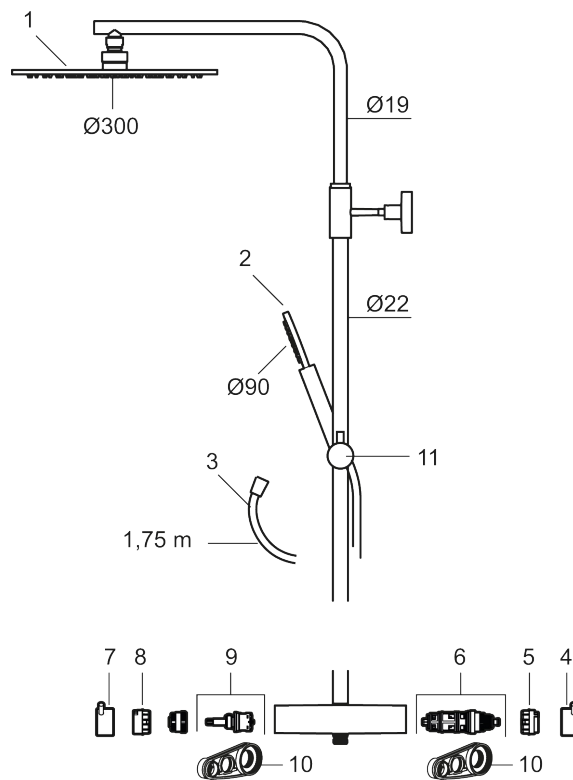

MORA INXX II Shower System:

- Shower hose in metal, PVC- and BPA-free
- With Easy-Clean anti-limescale system
- Adjustable height
- Hand shower 7,5 l/min, shower head 11,3 l/min

PRODUCT DESCRIPTION

MORA INXX II shower system kit

Article number: 271800

Sparepartlist

NO.	ART NO.	RSK	DESCRIPTION
1	130348	8237489	Shower head 300 mm, chrome
1	130348.12	8237490	Shower head 300 mm, matte black
1	130348.22	8237491	Shower head 300 mm, matte white