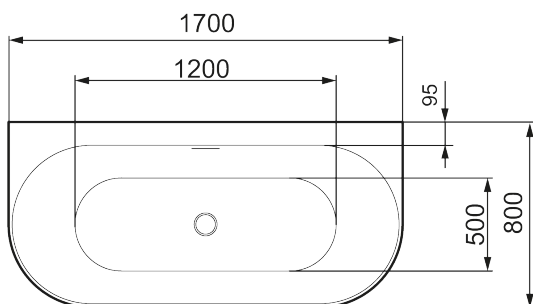

Unique characteristics

MORA MARE X

An organic, D-shaped bath designed to fit completely flush to a wall or partition, with a symmetrical shape that allows bathing at either end.

A generous bath blending freestanding styling and the seamless look of a fitted design.

In any color you want

Article number: 951110

Description: White, L1700 x W800 x H600

- Freestanding bathtub in acrylic, designed to rest against the wall
- Double-sided model - relaxing soak at either end of the tub
- Pre-installed white bottom valve
- Discrete integrated overflow
- Slimline
- Volume: 260 l
- Weight: 57 kg