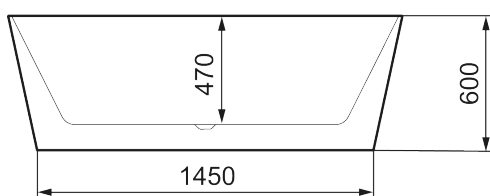

Unique characteristics

MORA MARE X

An organic, D-shaped bath designed to fit completely flush to a wall or partition, with a symmetrical shape that allows bathing at either end.

A generous bath blending freestanding styling and the seamless look of a fitted design.

In any color you want

Article number: 951110

Description: White, L1700 x W800 x H600

- Freestanding bathtub in acrylic, designed to rest against the wall
- Double-sided model - relaxing soak at either end of the tub
- Pre-installed white bottom valve
- Discrete integrated overflow
- Slimline
- Volume: 260 l
- Weight: 57 kg