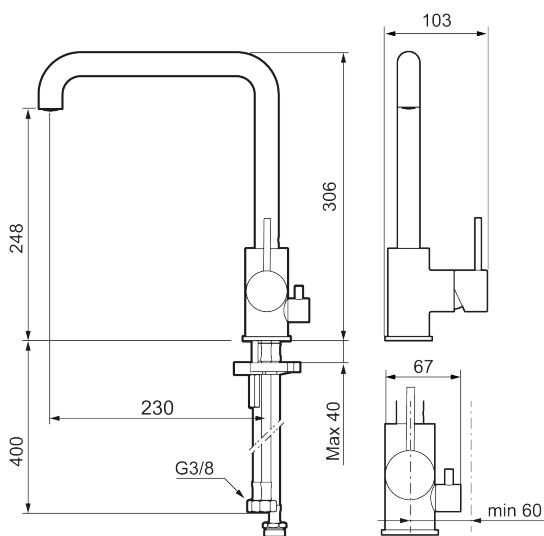

MORA INXX II sharp kitchen mixer

Article number: 272071.LD3 **Flow 3 bar:** 3.8 l/m

Description: Chrome, LEED/BREEAM compliant

- Ceramic cartridge
- Adjustable flow control and temperature limiter
- Soft PEX[®] hoses with 3/8" connecting nut (stainless steel braided)
- Swivel spout, limitation part for 60°, 85°, 110° or 360° included
- With dish washer valve CW, not adjustable to HW
- Hole diameter Ø34-37 mm

Unique characteristics

Backflow protection unit type **AA**

PRODUCT DESCRIPTION

MORA INXX II sharp kitchen mixer

Article number: 272071.LD3

Sparepartlist

NO.	ART NO.	RSK	DESCRIPTION
1	409700.AE	8394069	Lever, complete, chrome
1	409700.12AE	8394070	Lever, complete, matte black
1	409700.22AE	8394071	Lever, complete, matte white
1	409700.44AE	8394072	Lever, complete, matte grey
1	409700.60AE	8394073	Lever, complete, polished brass PVD
1	409700.62AE	8394074	Lever, complete, brushed brass PVD
1	409700.76AE	8394075	Lever, complete, brushed nickel
2	409702.AE	8437059	Ceramic cartridge
3	S600230		Aerator M21,5 ext., Z
4	S600055		Fastening details
5	209565.AE		Limitation segment
6	708843.AE	8295357	O-ring (15,54 x 2,62), 2 pcs
7	409340.AE	8531598	Stabilization kit
8	409707.AE	8394082	Ceramic cartridge for dish washer connection