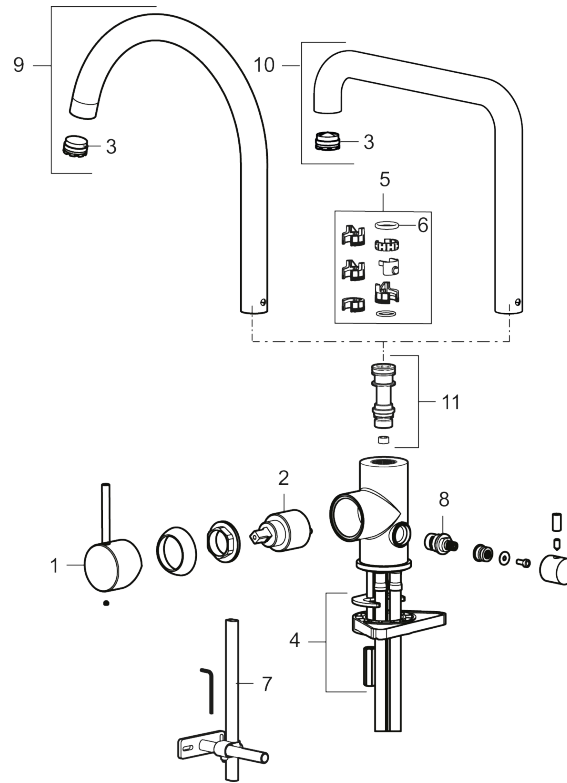

MORA INXX II sharp kitchen mixer

Article number: 272071.LD3 **Flow 3 bar:** 3.8 l/m

Description: Chrome, LEED/BREEAM compliant

- Ceramic cartridge
- Adjustable flow control and temperature limiter
- Soft PEX[®] hoses with 3/8" connecting nut (stainless steel braided)
- Swivel spout, limitation part for 60°, 85°, 110° or 360° included
- With dish washer valve CW, not adjustable to HW
- Hole diameter Ø34-37 mm

Unique characteristics

Backflow protection unit type **AA**

PRODUCT DESCRIPTION

MORA INXX II sharp kitchen mixer

Article number: 272071.LD3

Sparepartlist

NO.	ART NO.	RSK	DESCRIPTION
1	409700.AE	8394069	Lever, complete, chrome
1	409700.12AE	8394070	Lever, complete, matte black
1	409700.22AE	8394071	Lever, complete, matte white
1	409700.44AE	8394072	Lever, complete, matte grey
1	409700.60AE	8394073	Lever, complete, polished brass PVD
1	409700.62AE	8394074	Lever, complete, brushed brass PVD
1	409700.76AE	8394075	Lever, complete, brushed nickel
2	409702.AE	8437059	Ceramic cartridge
3	S600230		Aerator M21,5 ext., Z
4	S600055		Fastening details
5	209565.AE		Limitation segment
6	708843.AE	8295357	O-ring (15,54 x 2,62), 2 pcs
7	409340.AE	8531598	Stabilization kit
8	409707.AE	8394082	Ceramic cartridge for dish washer connection