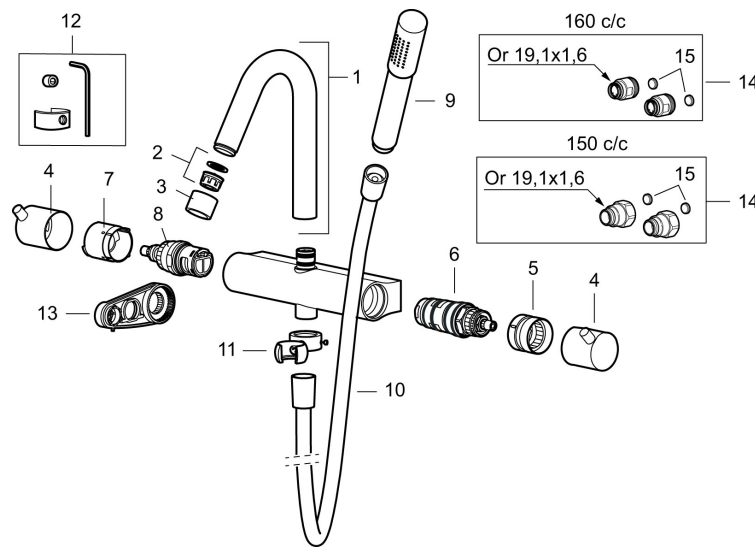

PRODUCT DESCRIPTION

MORA IZZY bath mixer

Mora Izzy exudes harmony and elegance. The elegantly curved spout gives Mora Izzy its characteristic look. Izzy Rock has ribbed knobs, providing a better grip in the bath and giving the mixer a distinctive, bold look.

Article number: 705100.80

Sparepartlist

NO.	ART NO.	RSK	DESCRIPTION
1	409617.AE	8440597	Spout, complete, chrome
1	409617.25AE	8440605	Spout, complete, rustic brass
1	409617.66AE	8440606	Spout, complete, raw brass
1	409617.80AE	8440607	Spout, complete, chrome/grooved
2	139783.AE	8281546	Aerator inlet, 20–24 l/min at 300 kPa
3	409618.AE	8281549	Housing M22 int., chrome
3	409618.25AE	8281551	Housing M22 int., rustic brass
3	409618.66AE	8281552	Housing M22 int., raw brass
3	409618.80AE	8281553	Housing M22 int., chrome/grooved
4	409619.AE	8443252	On/off- and temperature handle, chrome
4	409619.25AE	8443253	On/off- and temperature handle, rustic brass
4	409619.66AE	8443254	On/off- and temperature handle, raw brass
4	409619.80AE	8443255	On/off- and temperature handle, chrome/grooved
5	209010.AE		Stop ring
6	729219.AE		Thermostatic cartridge
7	209011.AE		Stop ring, reversible