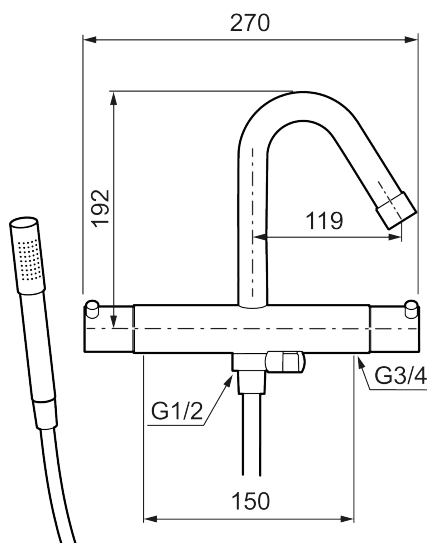

Unique characteristics

Backflow protection unit type **EB**