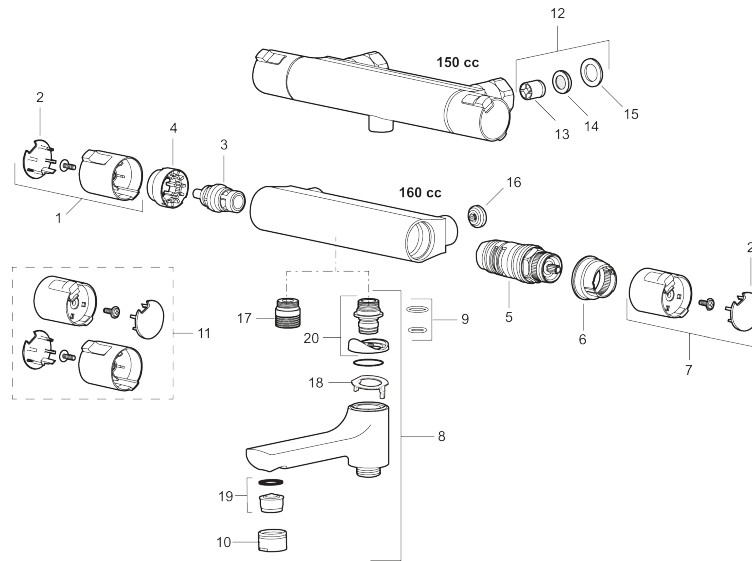

Article number: 241900

Description: Chrome

Consist of :

Mora Cera thermostatic mixer art.no. 241150.DB

- Temperature handle with safety stop at 38°C and 42°C
- With Eco-function
- Approved non-return valves, EN-Standard EN1717
- Extra user-friendly grips, approved by the Rheumatism Association in Sweden

Mora Cera Shower System S5 art.no. 130005

- Diverter with ceramic cartridge
- Shower hose in metal, PVC- and BPA-free
- With Easy-Clean anti-limescale system
- Shower bar can be shortened if required
- Diverter can be mounted with lever pointing in chosen direction
- Air mixture provides comfort flow at 6 l/min, max flow 10 l/min

Article number: 241900

Sparepartlist

NO.	ART NO.	RSK	DESCRIPTION
1	409653.AA	8345188	On/off handle, complete, chrome, retail packed
2	409658.AA	8345190	End cover, chrome, retail packed
3	S600274	8397028	Ceramic headwork (G15)
4	708079.AE		Eco, Stop ring, on/off
5	708764.AE	8345114	Thermostatic cartridge
6	209556.AE	8345184	Stop ring, temperature
7	409654.AA	8345189	Temperature handle, complete, chrome, retail packed
8	409656	8344876	Swivel spout, for conversion of shower mixer to bath/shower mixer, chrome
9	209519.AE	8938340	O-ring, for swivel spout
10	131415.AE	8281512	Housing M24 utv., 15 mm, chrome
11	409650.AA	8345187	On/off- and temperature handle, complete, chrome, retail packed
12	708338.AE		Non-return valve (2 pcs)
13	139465.AE	8186872	Non-return valve, with lock ring
14	708080.AE		Holder for filter, complete
15	709339.AE	8938274	Gasket 24/15x2, 2 pcs

NO.	ART NO.	RSK	DESCRIPTION
16	129380.AE	8345651	Non-return valve (2 pcs)
17	409659.AE	8187025	Shower connector M18x1xG1/2
18	129154.AE	8295332	Stop ring
19	139783.AE	8281546	Aerator inlet, 20–24 l/min at 300 kPa
20	209494.AE	8314141	Spout nipple incl cover ring