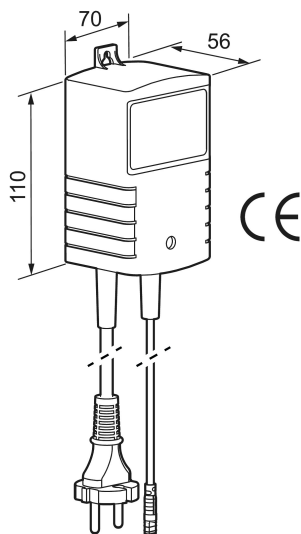

Unique characteristics

Transformer variable 6–12V

Article number: 729471

- For Mora Tronic Compact, produced before 2019 - 6/9V
- For Mora Tronic shower panels, produced before 2019 - 6/9V
- For Mora Tronic basin mixer - 12V
- For Mora Tronic Solid - 7,5V
- Enclosure class: IP45
- Should be installed with the cables downwards (to provide protection from water jets ~IP45)
- 6–12V DC
- 0,8A
- Operating temperature range: 0–40 °C
- Delivered with 0.5 m secondary lead, 2 m rubber cable with plug (the plug is not earthed but is compatible with earthed sockets, double insulated transformer)
- Maximum 3 extension cables of 5 m per mixer
- Supplies up to 8 mixers