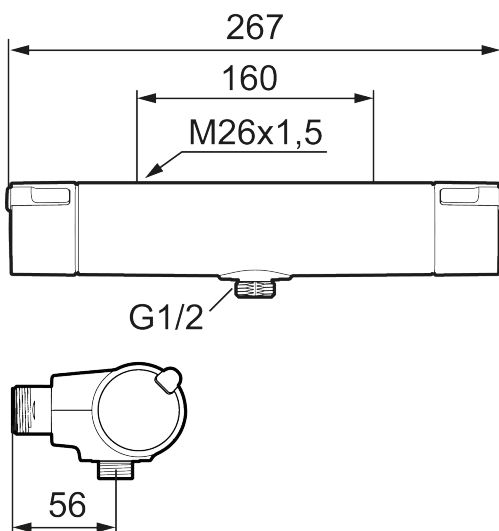

Unique characteristics

Backflow protection unit type **EB**

- With shower connection down
- Pressure balanced thermostatic mixer
- Temperature handle with safety stop at 38°C
- With Eco-function
- Lead Free material
- Approved non-return valves, EN-Standard EN1717