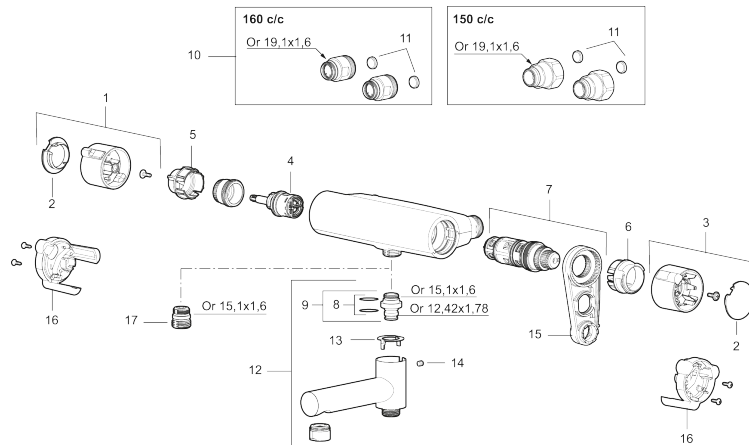

PRODUCT DESCRIPTION

MMIX II shower mixer

We have updated our classic MMIX chrome shower mixer with a straighter shape and a bolder look. The result? Superior function and elegant style! Its interior has also been upgraded with an improved thermostat, providing optimal energy efficiency combined with an unsurpassable shower experience.

Article number: 331000

Sparepartlist

NO.	ART NO.	RSK	DESCRIPTION
1	S600191	8397017	On/off handle, complete, chrome
2	S600192	8397019	End cover, chrome, 2 pcs
3	S600190	8397018	Temperature handle, complete, chrome
4	S600020	8441462	Ceramic headwork, with service tool (shower mixer)
4	S600021	8441463	Ceramic headwork, with service tool (bath mixer)
5	S600086	8439710	Stop ring, standard
6	S600087	8439711	Scalding protection ring
6	S600026	8439708	Scalding protection ring, max 42 °C
7	S600084	8439709	Thermostatic cartridge, complete, incl. service tool
8	209519.AE	8938340	O-ring, for swivel spout
9	409366.AE		Nipple M18x1 with o-ring for bath mixer
10	409361.AE	8228492	Inlet connector 160 c/c
11	409359.AA	8345172	Filter kit for connecting links, retail packed
12	409356	8344853	Swivel spout, for conversion of shower mixer to bath/shower mixer, chrome
13	129154.AE	8295332	Stop ring
14	708655.AE	8295447	Locking screw
15	891096.AE	8345921	Service tool