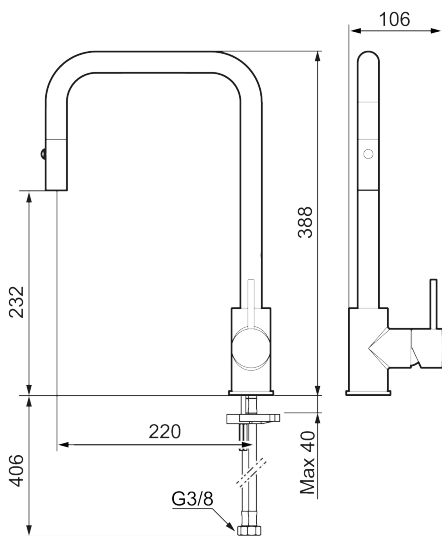

MORA INXX II pullout kitchen mixer

With a resilient matte black tone and a paired back expression, INXX II soft contributes to a luxurious and elegant kitchen. The mixer features a pullout hand shower that can be switched between a regular water stream and a shower. When the water is turned off, the stream automatically resets to its standard setting.

Unique characteristics

Backflow protection unit type 

Article number: 272031.12CA **Flow 3 bar:** 5.9 l/m
Description: Matte black

- Pull out telescopic nozzle with two spray patterns (normal and rinse)
- Adjustable flow control and temperature limiter
- Soft PEX[®] hoses with 3/8" connecting nut (stainless steel braided)
- Swivel spout 130°, adaptable for different sinks
- Approved non-return valves, EN-Standard EN1717
- Hole diameter Ø34-37 mm