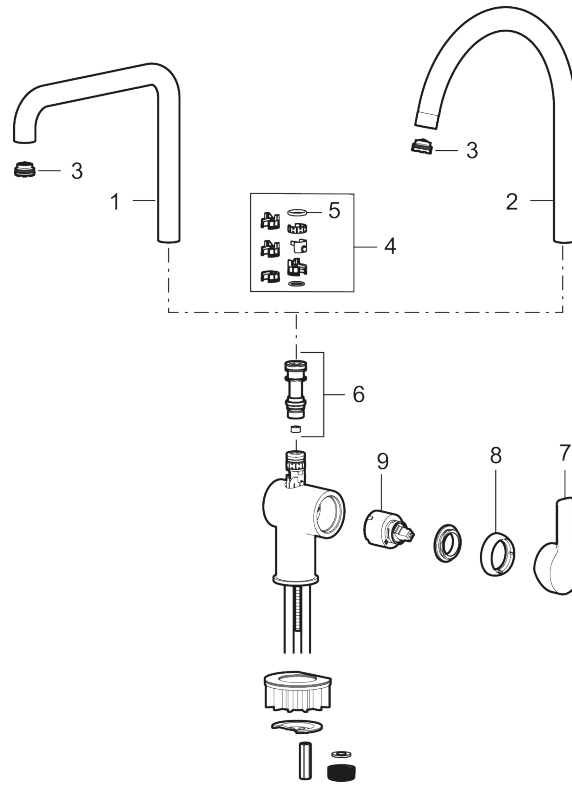

Article number: 344051 Flow 3 bar: 6.0 l/m

Description: Chrome

- Adjustable flow control and temperature limiter
- Swivel spout, limitation part for 60°, 85°, 110° or 360° included
- Soft PEX® hoses with 3/8" connecting nut (stainless steel braided)
- Lead Free material
- Hole diameter Ø34-37 mm

Unique characteristics

Backflow protection unit type **AA**

PRODUCT DESCRIPTION

LYNX sharp kitchen mixer

The bold angles of this kitchen mixer bring depth and presence to your interior. Available in matte black or crisp chrome, it's a mixer that's as functional as it is attractive.

Article number: 344051

Sparepartlist

NO.	ART NO.	RSK	DESCRIPTION
1	409713.AE	8441034	Swivel spout, chrome
1	409713.12AE	8441035	Swivel spout, matte black
2	409712.AE	8441027	Swivel spout, chrome
2	409712.12AE	8441028	Swivel spout, matte black
3	S600230		Aerator M21,5 ext., Z
4	209565.AE		Limitation segment
5	708843.AE	8295357	O-ring (15,54 x 2,62), 2 pcs
6	S600231		Spout nipple, complete
7	S600243	8387197	
7	S600243.12	8387198	
8	S600240	8397022	
8	S600240.12	8397023	
9	708301.AE	8345093	Ceramic cartridge