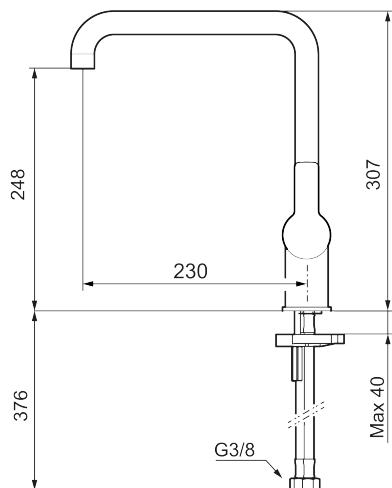

Unique characteristics

Backflow protection unit type **AA**