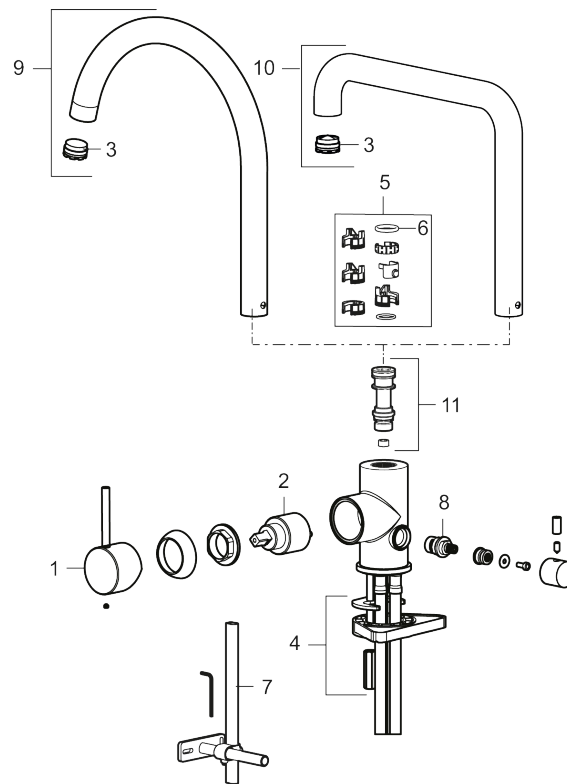

PRODUCT DESCRIPTION

MORA INXX II soft kitchen mixer

With its durable, elegant brushed brass finish and soft lines, the INXX II soft kitchen mixer lends luxury and elegance to your kitchen. The mixer has been tested and approved according to current building regulations and is energy-efficient, which means it reduces water and energy use without compromising on comfort.

About the collection

INXX II is an elegant, timeless collection in a palette of carefully selected colours. Offering a combination of high quality, sober design and outstanding comfort, this is the ultimate collection.

Article number: 272151.62CA

Sparepartlist

NO.	ART NO.	RSK	DESCRIPTION
1	409700.AE	8394069	Lever, complete, chrome
1	409700.12AE	8394070	Lever, complete, matte black
1	409700.22AE	8394071	Lever, complete, matte white
1	409700.44AE	8394072	Lever, complete, matte grey
1	409700.60AE	8394073	Lever, complete, polished brass PVD
1	409700.62AE	8394074	Lever, complete, brushed brass PVD
1	409700.76AE	8394075	Lever, complete, brushed nickel