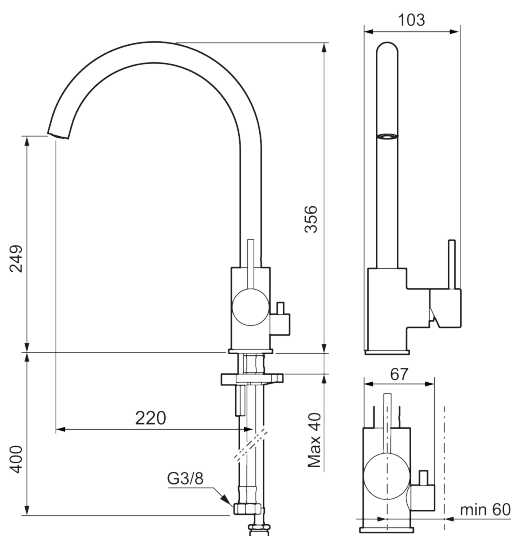

**Article number:** 272151.62CA **Flow 3 bar:** 6.0 l/m

**Description:** Brushed brass PVD

### Unique characteristics

Backflow protection unit type **AA**

- Ceramic cartridge
- Adjustable flow control and temperature limiter
- Soft PEX<sup>®</sup> hoses with 3/8" connecting nut (stainless steel braided)
- Swivel spout, limitation part for 60°, 85°, 110° or 360° included
- With dish washer valve CW, not adjustable to HW
- Hole diameter Ø34-37 mm