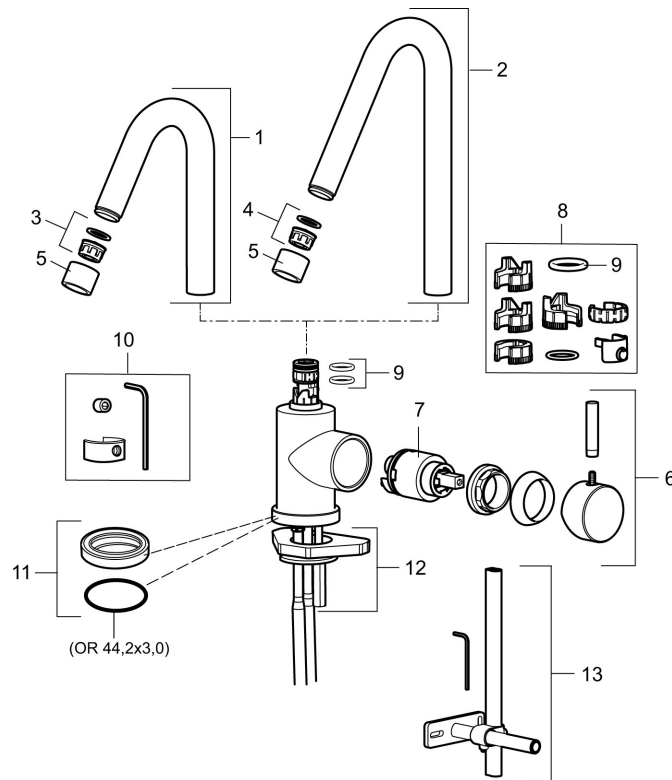

- ESS (energy saving system)
- Adjustable flow control and temperature limiter
- Soft PEX[®] hoses with 3/8" connecting nut (stainless steel braided)
- Swivel spout, limitation part for 60°, 85°, 110° or 360° included
- Hole diameter Ø29-37 mm

Article number: 702800.25

Sparepartlist

NO.	ART NO.	RSK	DESCRIPTION
1	409616.AE	8440596	Spout, complete, basin, chrome
1	409616.25AE	8440602	Spout, complete, basin, rustic brass
1	409616.66AE	8440603	Spout, complete, basin, raw brass
1	409616.80AE	8440604	Spout, complete, basin, chrome/grooved
2	409615.AE	8440595	Spout, complete, kitchen, chrome
2	409615.25AE	8440599	Spout, complete, kitchen, rustic brass
2	409615.66AE	8440600	Spout, complete, kitchen, raw brass
2	409615.80AE	8440601	Spout, complete, kitchen, chrome/grooved
3	131419.AE	8281517	Aerator insert, 5,5–6,5 l/min at 300 kPa
4	131398.AE	8281493	Aerator insert, 9–11 l/min at 300 kPa
5	409618.AE	8281549	Housing M22 int., chrome
5	409618.25AE	8281551	Housing M22 int., rustic brass
5	409618.66AE	8281552	Housing M22 int., raw brass
5	409618.80AE	8281553	Housing M22 int., chrome/grooved

NO.	ART NO.	RSK	DESCRIPTION
6	708995.AE		Lever, complete, chrome
6	708995.25AE		Lever, complete, rustic brass
6	708995.66AE		Lever, complete, raw brass
6	708995.80AE		Lever, complete, chrome/grooved
7	708498.AE	8345125	Ceramic cartridge
8	209565.AE		Limitation segment
9	708843.AE	8295357	O-ring (15,54 x 2,62), 2 pcs
10	409621.AE	8295449	Limitation segment, basin, for fixed spout
11	708578.AE	8483170	Base, complete, single lever mixer, chrome
11	708578.25AE		Base, complete, single lever mixer, rustic brass
11	708578.66AE		Base, complete, single lever mixer, raw brass
11	708578.80AE		Base, complete, single lever mixer, chrome/grooved
12	708779.AE		Fastening details, kitchen
13	S600308	8387263	Stabilizer kit