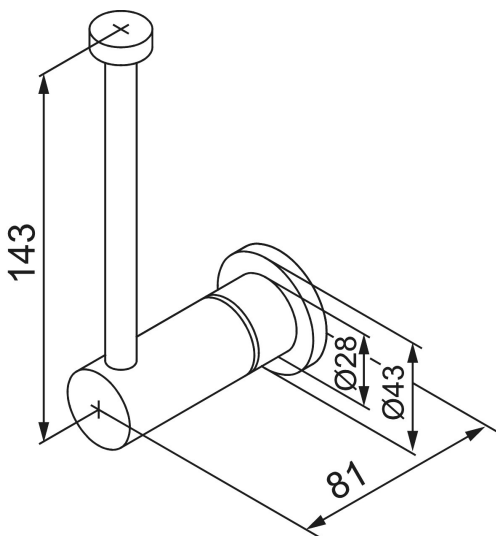

MORA INXX II toilet roll holder double

For those who are short on storage space, or just want to keep things minimal in your bathroom, the Mora Armatur's extra toilet roll holder is a sharp, functional solution.

A complement to the Mora toilet roll holder, install an extra toilet roll holder. Functional and stylish, it's designed to echo the design intentions of its sibling. This time with a softly finished 'stopper' and easy to fit assembly. Available in chrome, matte white and black, brushed or polished brass.

Article number: 521052

Description: Chrome

Unique characteristics

- With screw and plug