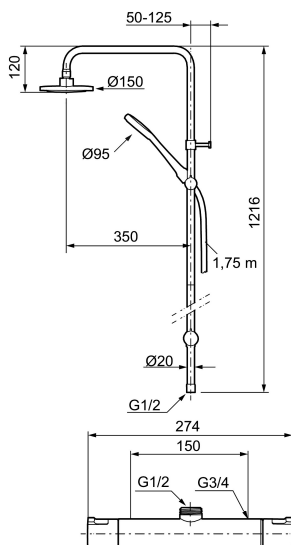

MORA CERA shower system kit

A bathroom is a place for relaxation, pleasure and recharging your batteries. So fill it with enjoyment. Save energy effortlessly, protect against fluctuations in water temperature, take an extra long shower with a clear conscience. Mora Cera puts quality time in your bathroom in countless ways.

Article number: 241900.DB

Description: Chrome, incl. s-connection (2x701001)

Consist of :

Mora Cera thermostatic mixer art.no. 241150.DB

- Temperature handle with safety stop at 38°C and 42°C
- With Eco-function
- Approved non-return valves, EN-Standard EN1717
- Extra user-friendly grips, approved by the Rheumatism Association in Sweden

Mora Cera Shower System S5 art.no. 130005

- Diverter with ceramic cartridge
- Shower hose in metal, PVC- and BPA-free
- With Easy-Clean anti-limescale system
- Shower bar can be shortened if required
- Diverter can be mounted with lever pointing in chosen direction
- Air mixture provides comfort flow at 6 l/min, max flow 10 l/min