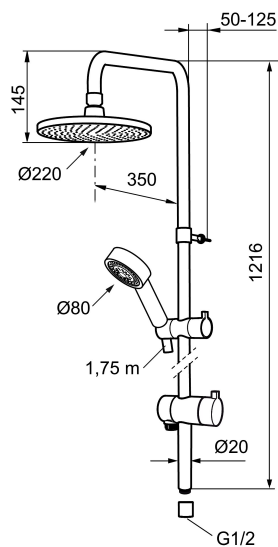

Unique characteristics

MORA REXX S5 shower system

Mora REXX is the essence of Scandinavian design and functionality. Minimalism and simplicity characterise this product line. Its innovation lies in its precision. When tradition and craftsmanship meet state-of-the-art manufacturing methods and inspiring design, the result is Mora REXX. This generous shower includes a wide overhead shower head and a practical hand shower, both with an anti-limescale system.

Article number: 130014

Description: Chrome

- Diverter with ceramic cartridge
- Shower hose in metal, PVC- and BPA-free
- With Easy-Clean anti-limescale system
- Shower bar can be shortened if required
- Connection with G1/2
- Diverter can be mounted with lever pointing in chosen direction
- Eco (energy and water saving hand shower 9 l/min, shower head 12 l/min)