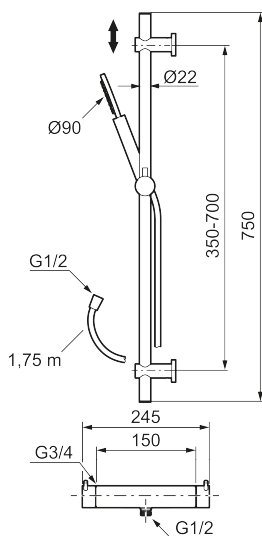

Article number: 271500.60

Description: Polished brass PVD, 150 c/c

Unique characteristics

MORA INXX II shower mixer:

- Pressure balanced thermostatic mixer
- Temperature handle with safety stop at 38°C
- With Eco-function
- Approved non-return valves, EN-Standard EN1717

MORA INXX II shower:

- Shower hose in metal, PVC- and BPA-free
- With adjustable wall brackets for usage of existing screw holes
- With Easy-Clean anti-limescale system
- Eco (energy and water saving hand shower 8 l/min)

Article number: 271500.60

Sparepartlist

NO.	ART NO.	RSK	DESCRIPTION
1	209575	8275496	Hand shower, chrome
1	209575.12	8275497	Hand shower, matte black
1	209575.22	8275498	Hand shower, matte white
1	209575.44	8275499	Hand shower, matte grey
1	209575.60	8275500	Hand shower, polished brass PVD