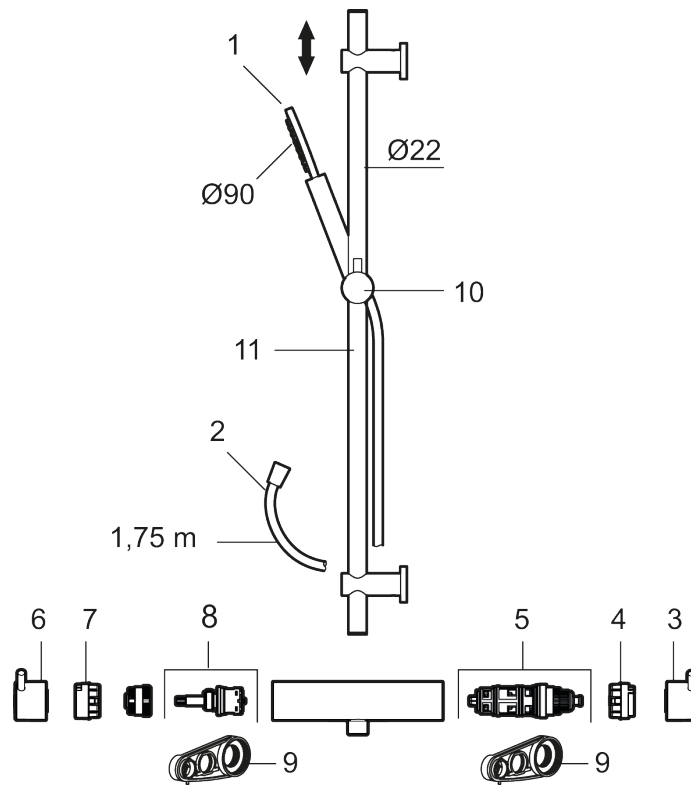

MORA INXX II shower:

- Shower hose in metal, PVC- and BPA-free
- With adjustable wall brackets for usage of existing screw holes
- With Easy-Clean anti-limescale system
- Eco (energy and water saving hand shower 8 l/min)

Article number: 271500.60

Sparepartlist

NO.	ART NO.	RSK	DESCRIPTION
1	209575	8275496	Hand shower, chrome
1	209575.12	8275497	Hand shower, matte black
1	209575.22	8275498	Hand shower, matte white
1	209575.44	8275499	Hand shower, matte grey
1	209575.60	8275500	Hand shower, polished brass PVD