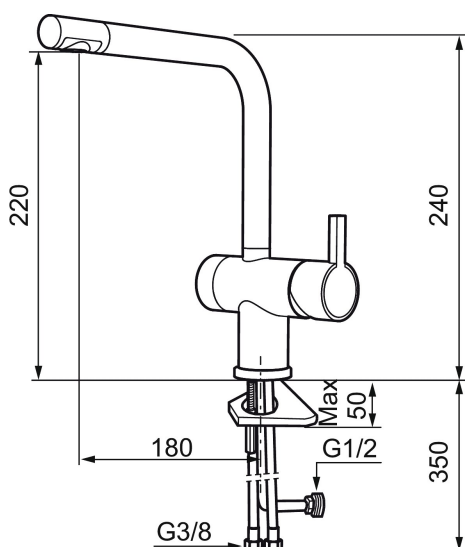

Article number: 707115.0011 Flow 3 bar: 8.1 l/m

Description: Chrome/black

### Unique characteristics

Backflow protection unit type

- ESS (energy saving system)
- Ceramic cartridge
- Adjustable flow control and temperature limiter
- Eco (energy and water saving constant flow aerator, 7,6 l/min at 200–600 kPa)
- Soft PEX<sup>®</sup> hoses with 3/8" connecting nut (stainless steel braided)
- Swivel spout, limitation part for 60°, 120° or 360° included
- With dishwasher valve, switchable between cold and hot water. Pre-set on cold water
- Hole diameter Ø32-35 mm