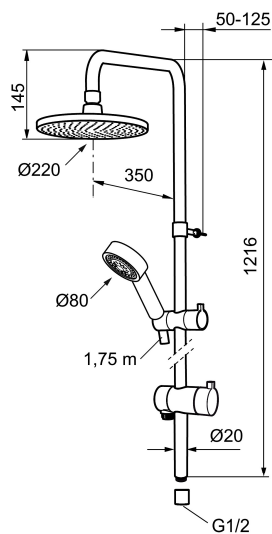

MORA REXX S5 shower system

Mora REXX is the essence of Scandinavian design and functionality. Minimalism and simplicity characterise this product line. Its innovation lies in its precision. When tradition and craftsmanship meet state-of-the-art manufacturing methods and inspiring design, the result is Mora REXX. This generous shower includes a wide overhead shower head and a practical hand shower, both with an anti-limescale system.

Article number: 130014

Description: Chrome

- Diverter with ceramic cartridge
- Shower hose in metal, PVC- and BPA-free
- With Easy-Clean anti-limescale system
- Shower bar can be shortened if required
- Connection with G1/2
- Diverter can be mounted with lever pointing in chosen direction
- Eco (energy and water saving hand shower 9 l/min, shower head 12 l/min)