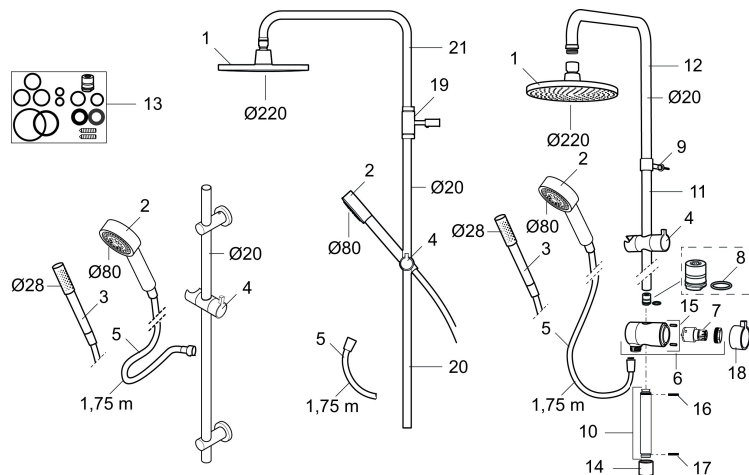

Article number: 130014

Description: Chrome

- Diverter with ceramic cartridge
- Shower hose in metal, PVC- and BPA-free
- With Easy-Clean anti-limescale system
- Shower bar can be shortened if required
- Connection with G1/2
- Diverter can be mounted with lever pointing in chosen direction
- Eco (energy and water saving hand shower 9 l/min, shower head 12 l/min)

PRODUCT DESCRIPTION

MORA REXX S5 shower system

Mora REXX is the essence of Scandinavian design and functionality. Minimalism and simplicity characterise this product line. Its innovation lies in its precision. When tradition and craftsmanship meet state-of-the-art manufacturing methods and inspiring design, the result is Mora REXX. This generous shower includes a wide overhead shower head and a practical hand shower, both with an anti-limescale system.

Article number: 130014

Sparepartlist

NO.	ART NO.	RSK	DESCRIPTION
1	131192	8180715	Shower head, 220 mm, chrome
2	130356	8199194	Hand shower, chrome
3	209534	8199198	Hand shower, chome
3	209534.75	8199199	Hand shower, stainless look
4	130357.AA	8762735	Slider, chrome, retail packed
4	130357.0011AE	8762729	Slider, chrome/black
5	S600310	8239707	Shower hose in metal, 1750 mm
6	409430.AE	8541683	Diverter
7	S600321	8239708	Cartridge for diverter
8	639173.AE	8295314	Gasket (2 pcs)
9	139906.AE	8180378	Clip for shower bar 20 mm
10	209549.AE	8180946	Connecting pipe
11	209548.AE	8180944	Lower bar
12	209550.AE	8180947	Upper bar for S5
13	409425.AE	8346925	Spare bag for Mora Shower System

NO.	ART NO.	RSK	DESCRIPTION
14	209291.AE	8295321	Transition nipple G1/2 - M18x1
15	139812.AE	8295323	Stop screw M5x20
16	309246.AE	8295312	O-ring (13,1 x 1,6)
17	609029.AE	8295315	O-ring (16,1 x 1,6)
18	409520.AE	8348107	Handle for diverter
19	409590.AE	8221731	Clip for shower bar, chrome
20	209648.AE	8217836	Lower bar, chrome
21	209650.AE	8217835	Upper bar